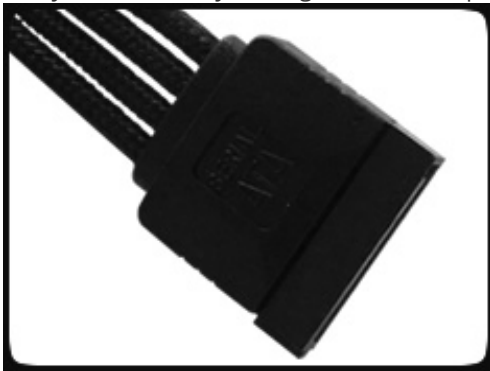

Precision Molded Connectors

All Alchemy Multisleeved Cable connectors are precision crafted to comply with connector size and shape standards. This means that completing your modding project with them is always headache-free.

Specifications

Cable Types:

Type:

Available Lengths (cm):

Available Colors: