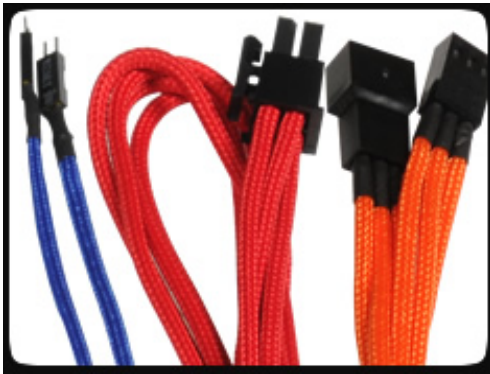

BitFenix 3-pin to 3 x 3-pin Fan Adapter Cable - 60cm - Orange Sleeve

Special Price
\$1.95 was
\$7.99

Product Images

Short Description

With input from some of the world's most prolific case modders, BitFenix Alchemy Multisleeved Cables offer a premium ultra-dense weave and a unique multisleeved construction for an unparalleled look. These premium cables feature precision molded connectors, and come in a variety of colors and cable types, enabling modders to transform normal PCs into objects of wonderment.

Description

With input from some of the world's most prolific case modders, BitFenix Alchemy Multisleeved Cables offer a premium ultra-dense weave and a unique multisleeved construction for an unparalleled look. These premium cables feature precision molded connectors, and come in a variety of colors and cable types, enabling modders to transform normal PCs into objects of wonderment.

Features

Premium Ultra-Dense Weave

One look and it's easy to see why BitFenix Alchemy Multisleeved Cables are superior to the competition. They use a premium ultra-dense weave - several times denser than your typical sleeved cable. This level of quality means is that the cable underneath the sleeve is completely not visible, making Alchemy Multisleeved Cables the best available on the market.

Multi-Sleeved Construction

Alchemy Multisleeved Cables don't cut any corners. Each individual cable is wrapped in that luxurious premium ultra-dense weave sleeves, giving the entire cable a unique look.