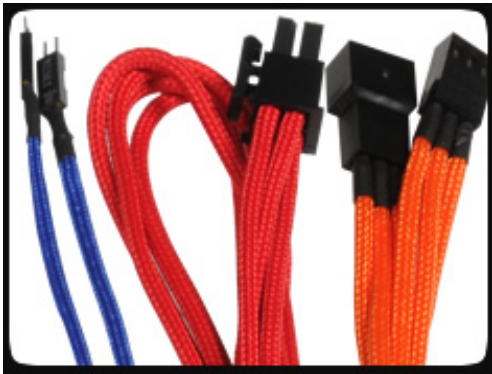

BitFenix 3-pin to 3 x 3-pin Fan Adapter Cable - 60cm - Orange Sleeve

Special Price
\$1.95 was
\$7.99

Product Images

Short Description

With input from some of the world's most prolific case modders, BitFenix Alchemy Multisleeved Cables offer a premium ultra-dense weave and a unique multisleeved construction for an unparalleled look. These premium cables feature precision molded connectors, and come in a variety of colors and cable types, enabling modders to transform normal PCs into objects of wonderment.

Description

With input from some of the world's most prolific case modders, BitFenix Alchemy Multisleeved Cables offer a premium ultra-dense weave and a unique multisleeved construction for an unparalleled look. These premium cables feature precision molded connectors, and come in a variety of colors and cable types, enabling modders to transform normal PCs into objects of wonderment.

Features

Premium Ultra-Dense Weave

One look and it's easy to see why BitFenix Alchemy Multisleeved Cables are superior to the competition. They use a premium ultra-dense weave - several times denser than your typical sleeved cable. This level of quality means is that the cable underneath the sleeve is completely not visible, making Alchemy Multisleeved Cables the best available on the market.

Multi-Sleeved Construction

Alchemy Multisleeved Cables don't cut any corners. Each individual cable is wrapped in that luxurious premium ultra-dense weave sleeves, giving the entire cable a unique look.