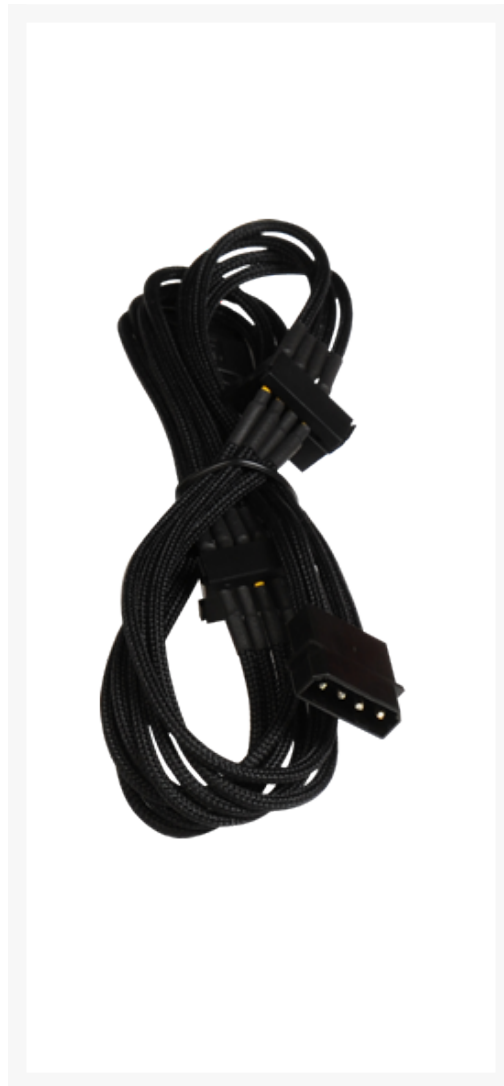

BitFenix Molex to 4 x SATA Power Extension Cable - 20cm - Black Sleeve

\$7.99

Product Images

Short Description

With input from some of the world's most prolific case modders, BitFenix Alchemy Multisleeved Cables offer a premium ultra-dense weave and a unique multisleeved construction for an unparalleled look. These premium cables feature precision molded connectors, and come in a variety of colors and cable types, enabling modders to transform normal PCs into objects of wonderment.

Description

With input from some of the world's most prolific case modders, BitFenix Alchemy Multisleeved Cables offer a premium ultra-dense weave and a unique multisleeved construction for an unparalleled look. These premium cables feature precision molded connectors, and come in a variety of colors and cable types, enabling modders to transform normal PCs into objects of wonderment.

Features

Premium Ultra-Dense Weave

One look and it's easy to see why BitFenix Alchemy Multisleeved Cables are superior to the competition. They use a premium ultra-dense weave - several times denser than your typical sleeved cable. This level of quality means is that the cable underneath the sleeve is completely not visible, making Alchemy Multisleeved Cables the best available on the market.