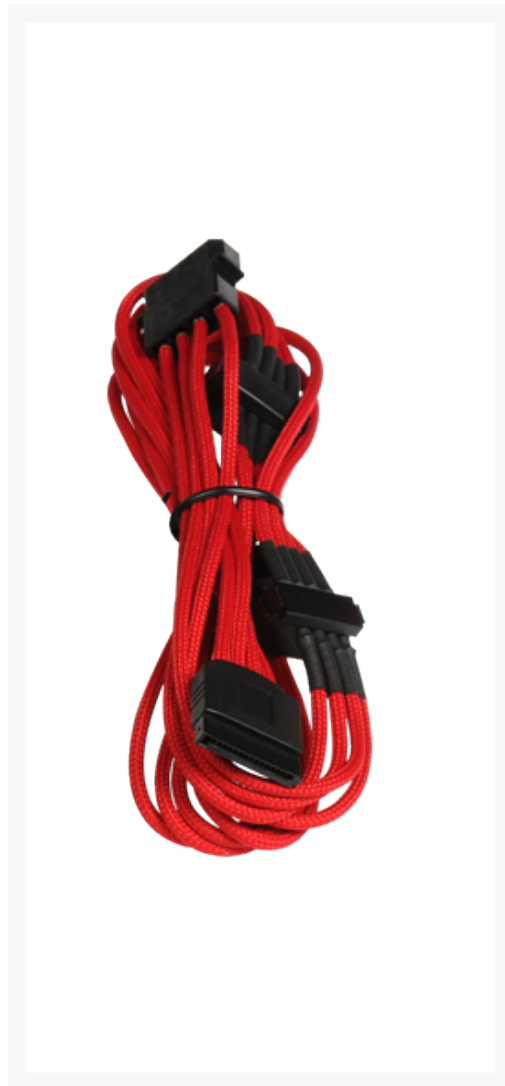

# BitFenix Molex to 4 x SATA Power Extension Cable - 20cm - Red Sleeve

\$7.99

## Short Description

---

With input from some of the world's most prolific case modders, BitFenix Alchemy Multisleeved Cables offer a premium ultra-dense weave and a unique multisleeved construction for an unparalleled look. These premium cables feature precision molded connectors, and come in a variety of colors and cable types, enabling modders to transform normal PCs into objects of wonderment.

## Description

---

With input from some of the world's most prolific case modders, BitFenix Alchemy Multisleeved Cables offer a premium ultra-dense weave and a unique multisleeved construction for an unparalleled look. These premium cables feature precision molded connectors, and come in a variety of colors and cable types, enabling modders to transform normal PCs into objects of wonderment.