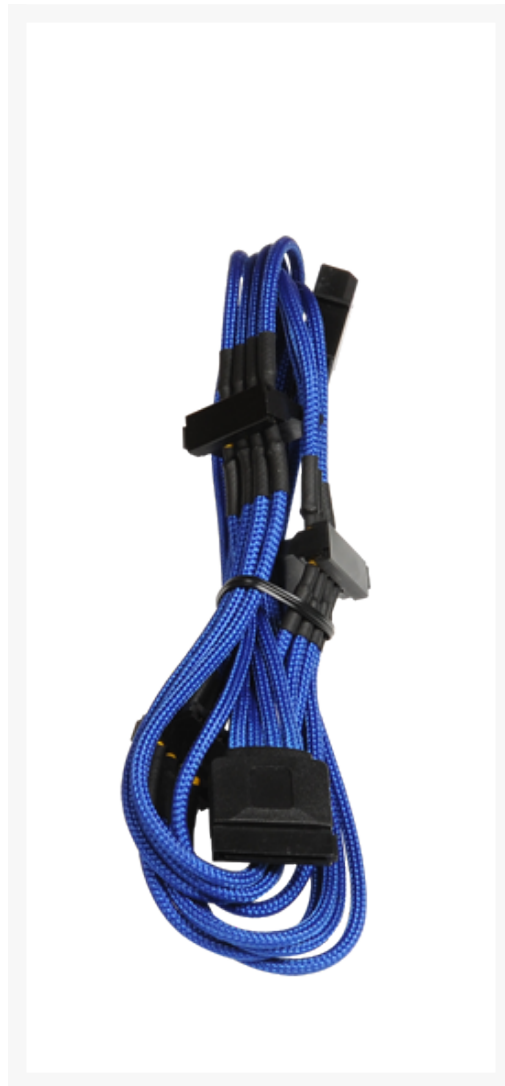

# BitFenix Molex to 4 x SATA Power Extension Cable - 20cm - Blue Sleeve

Special Price  
**\$1.95** was  
**\$7.99**

## Short Description

---

With input from some of the world's most prolific case modders, BitFenix Alchemy Multisleeved Cables offer a premium ultra-dense weave and a unique multisleeved construction for an unparalleled look. These premium cables feature precision molded connectors, and come in a variety of colors and cable types, enabling modders to transform normal PCs into objects of wonderment.

## Description

---

With input from some of the world's most prolific case modders, BitFenix Alchemy Multisleeved Cables offer a premium ultra-dense weave and a unique multisleeved construction for an unparalleled look. These premium cables feature precision molded connectors, and come in a variety of colors and cable types, enabling modders to transform normal PCs into objects of wonderment.