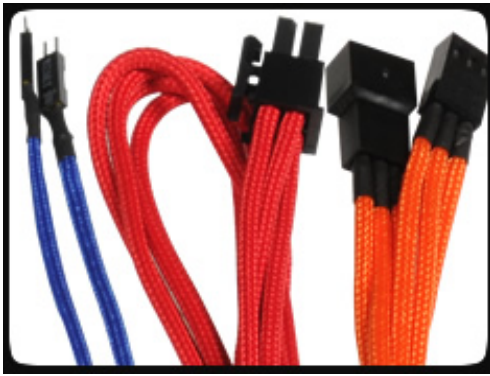

BitFenix Molex to 4 x SATA Power Extension Cable - 20cm - Blue Sleeve

Special Price
\$1.95 was
\$7.99

Product Images

Short Description

With input from some of the world's most prolific case modders, BitFenix Alchemy Multisleeved Cables offer a premium ultra-dense weave and a unique multisleeved construction for an unparalleled look. These premium cables feature precision molded connectors, and come in a variety of colors and cable types, enabling modders to transform normal PCs into objects of wonderment.

Description

With input from some of the world's most prolific case modders, BitFenix Alchemy Multisleeved Cables offer a premium ultra-dense weave and a unique multisleeved construction for an unparalleled look. These premium cables feature precision molded connectors, and come in a variety of colors and cable types, enabling modders to transform normal PCs into objects of wonderment.

Features

Premium Ultra-Dense Weave

One look and it's easy to see why BitFenix Alchemy Multisleeved Cables are superior to the competition. They use a premium ultra-dense weave - several times denser than your typical sleeved cable. This level of quality means is that the cable underneath the sleeve is completely not visible, making Alchemy Multisleeved Cables the best available on the market.

Multi-Sleeved Construction

Alchemy Multisleeved Cables don't cut any corners. Each individual cable is wrapped in that luxurious premium ultra-dense weave sleeves, giving the entire cable a unique look.