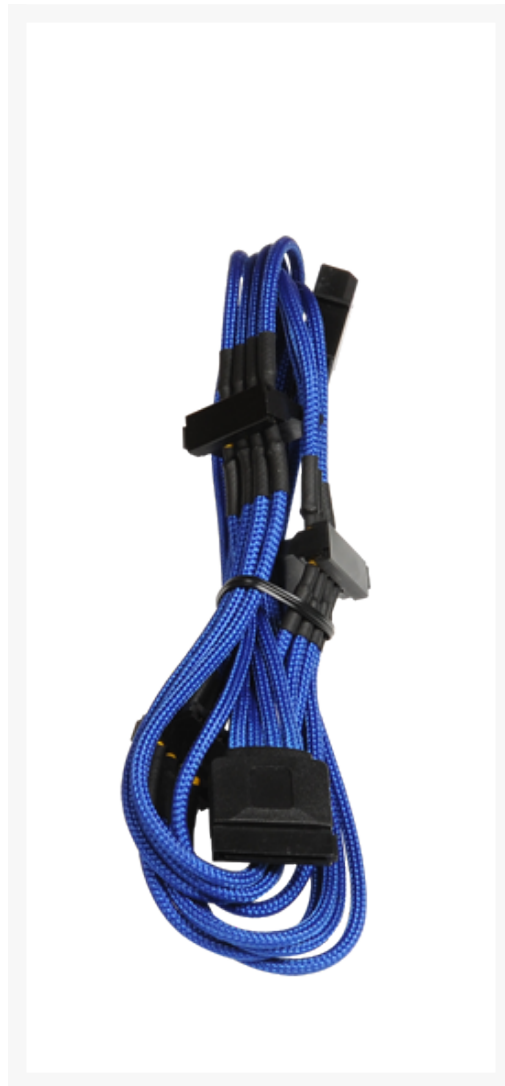

BitFenix Molex to 4 x SATA Power Extension Cable - 20cm - Blue Sleeve

Special Price
\$1.95 was
\$7.99

Product Images

Short Description

With input from some of the world's most prolific case modders, BitFenix Alchemy Multisleeved Cables offer a premium ultra-dense weave and a unique multisleeved construction for an unparalleled look. These premium cables feature precision molded connectors, and come in a variety of colors and cable types, enabling modders to transform normal PCs into objects of wonderment.

Description

With input from some of the world's most prolific case modders, BitFenix Alchemy Multisleeved Cables offer a premium ultra-dense weave and a unique multisleeved construction for an unparalleled look. These premium cables feature precision molded connectors, and come in a variety of colors and cable types, enabling modders to transform normal PCs into objects of wonderment.

Features

Premium Ultra-Dense Weave

One look and it's easy to see why BitFenix Alchemy Multisleeved Cables are superior to the competition. They use a premium ultra-dense weave - several times denser than your typical sleeved cable. This level of quality means is that the cable underneath the sleeve is completely not visible, making Alchemy Multisleeved Cables the best available on the market.