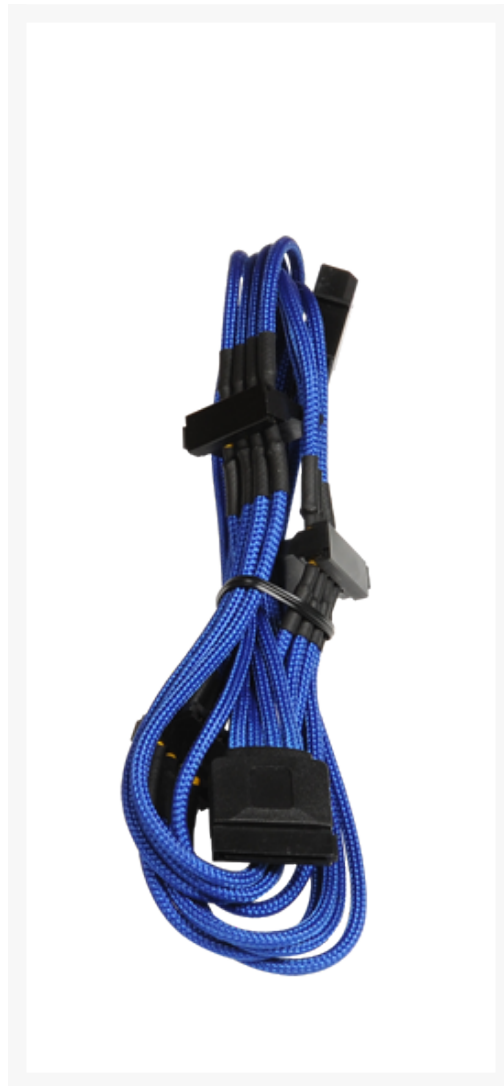

# BitFenix Molex to 4 x SATA Power Extension Cable - 20cm - Blue Sleeve

Special Price  
**\$1.95** was  
**\$7.99**

## Short Description

---

With input from some of the world's most prolific case modders, BitFenix Alchemy Multisleeved Cables offer a premium ultra-dense weave and a unique multisleeved construction for an unparalleled look. These premium cables feature precision molded connectors, and come in a variety of colors and cable types, enabling modders to transform normal PCs into objects of wonderment.

## Description

---

With input from some of the world's most prolific case modders, BitFenix Alchemy Multisleeved Cables offer a premium ultra-dense weave and a unique multisleeved construction for an unparalleled look. These premium cables feature precision molded connectors, and come in a variety of colors and cable types, enabling modders to transform normal PCs into objects of wonderment.