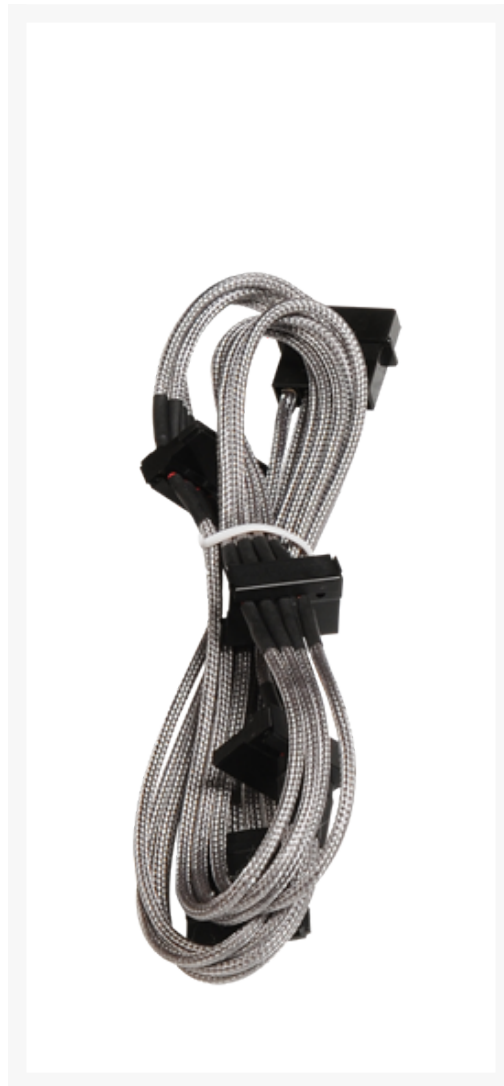

# BitFenix Molex to 4 x SATA Power Extension Cable - 20cm - Silver Sleeve

\$7.99

## Short Description

---

With input from some of the world's most prolific case modders, BitFenix Alchemy Multisleeved Cables offer a premium ultra-dense weave and a unique multisleeved construction for an unparalleled look. These premium cables feature precision molded connectors, and come in a variety of colors and cable types, enabling modders to transform normal PCs into objects of wonderment.

## Description

---

With input from some of the world's most prolific case modders, BitFenix Alchemy Multisleeved Cables offer a premium ultra-dense weave and a unique multisleeved construction for an unparalleled look. These premium cables feature precision molded connectors, and come in a variety of colors and cable types, enabling modders to transform normal PCs into objects of wonderment.