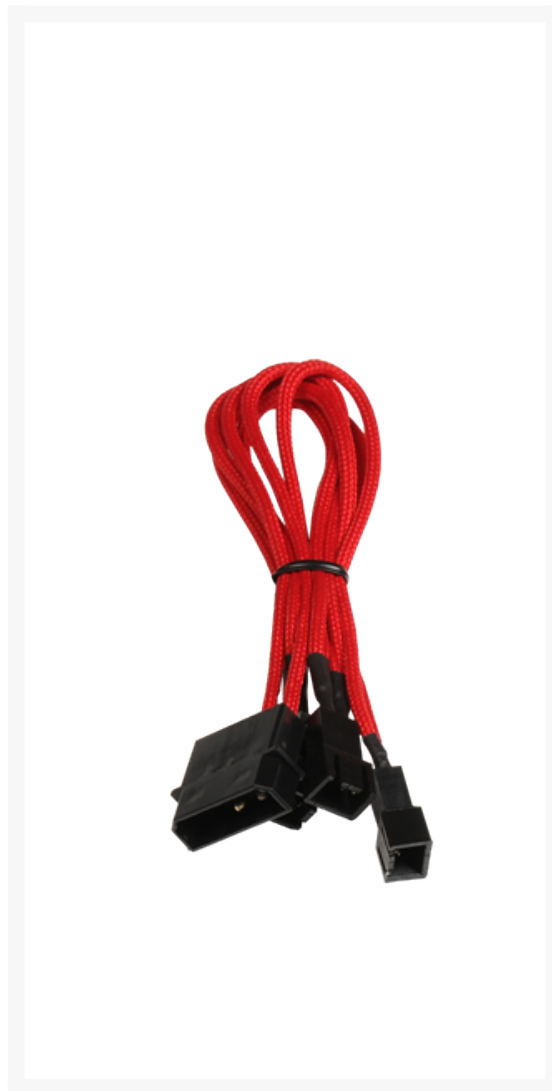

BitFenix Molex To 3 x 3 Pin Fan Adapter 12v - 20cm - Red Sleeve

Special Price
\$1.95 was
\$6.99

Product Images

Short Description

With input from some of the world's most prolific case modders, BitFenix Alchemy Multisleeved Cables offer a premium ultra-dense weave and a unique multisleeved construction for an unparalleled look. These premium cables feature precision molded connectors, and come in a variety of colors and cable types, enabling modders to transform normal PCs into objects of wonderment.

Description

With input from some of the world's most prolific case modders, BitFenix Alchemy Multisleeved Cables offer a premium ultra-dense weave and a unique multisleeved construction for an unparalleled look. These premium cables feature precision molded connectors, and come in a variety of colors and cable types, enabling modders to transform normal PCs into objects of wonderment.

Features

Premium Ultra-Dense Weave

One look and it's easy to see why BitFenix Alchemy Multisleeved Cables are superior to the competition. They use a premium ultra-dense weave - several times denser than your typical sleeved cable. This level of quality means is that the cable underneath the sleeve is completely not visible, making Alchemy Multisleeved Cables the best available on the market.

Multi-Sleeved Construction

Alchemy Multisleeved Cables don't cut any corners. Each individual cable is wrapped in that luxurious premium ultra-dense weave sleeves, giving the entire cable a unique look.