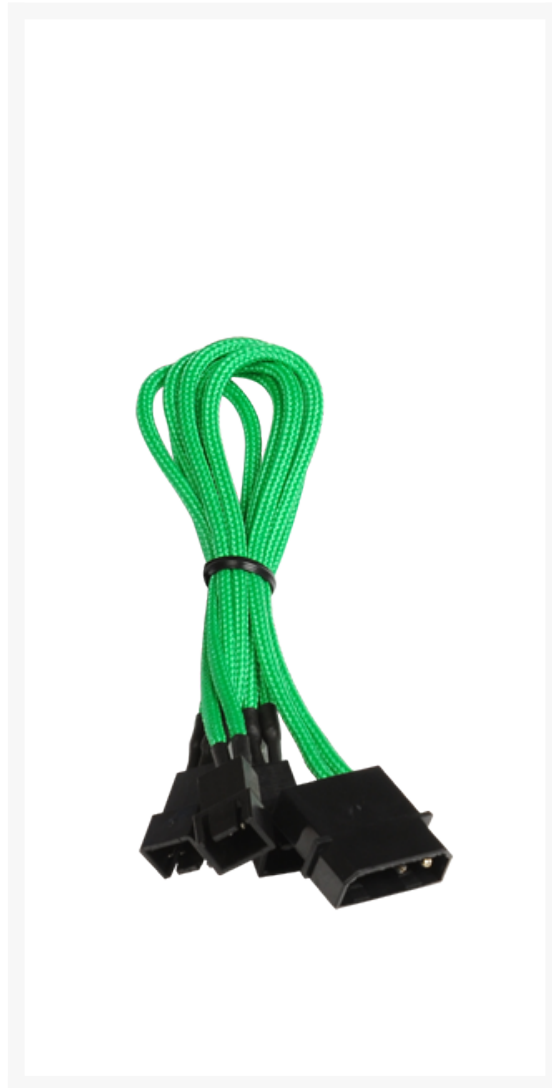

# BitFenix Molex To 3 x 3 Pin Fan Adapter 12v - 20cm - Green Sleeve

Special Price  
**\$1.95** was  
**\$6.99**

## Short Description

---

With input from some of the world's most prolific case modders, BitFenix Alchemy Multisleeved Cables offer a premium ultra-dense weave and a unique multisleeved construction for an unparalleled look. These premium cables feature precision molded connectors, and come in a variety of colors and cable types, enabling modders to transform normal PCs into objects of wonderment.

## Description

---

With input from some of the world's most prolific case modders, BitFenix Alchemy Multisleeved Cables offer a premium ultra-dense weave and a unique multisleeved construction for an unparalleled look. These premium cables feature precision molded connectors, and come in a variety of colors and cable types, enabling modders to transform normal PCs into objects of wonderment.