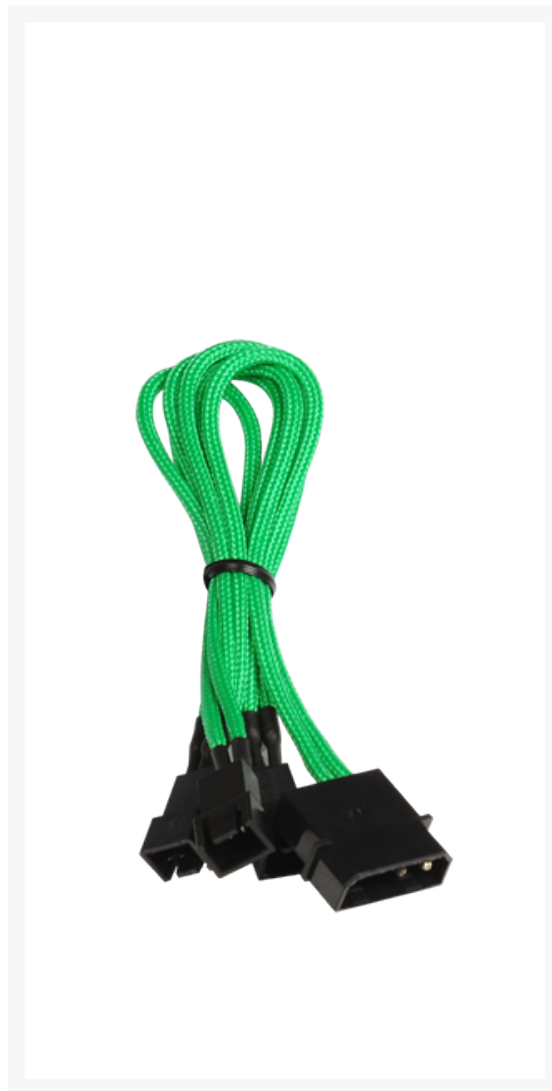

BitFenix Molex To 3 x 3 Pin Fan Adapter 12v - 20cm - Green Sleeve

Special Price
\$1.95 was
~~\$6.99~~

Product Images

Short Description

With input from some of the world's most prolific case modders, BitFenix Alchemy Multisleeved Cables offer a premium ultra-dense weave and a unique multisleeved construction for an unparalleled look. These premium cables feature precision molded connectors, and come in a variety of colors and cable types, enabling modders to transform normal PCs into objects of wonderment.

Description

With input from some of the world's most prolific case modders, BitFenix Alchemy Multisleeved Cables offer a premium ultra-dense weave and a unique multisleeved construction for an unparalleled look. These premium cables feature precision molded connectors, and come in a variety of colors and cable types, enabling modders to transform normal PCs into objects of wonderment.

Features

Premium Ultra-Dense Weave

One look and it's easy to see why BitFenix Alchemy Multisleeved Cables are superior to the competition. They use a premium ultra-dense weave - several times denser than your typical sleeved cable. This level of quality means is that the cable underneath the sleeve is completely not visible, making Alchemy Multisleeved Cables the best available on the market.

Multi-Sleeved Construction

Alchemy Multisleeved Cables don't cut any corners. Each individual cable is wrapped in that luxurious premium ultra-dense weave sleeves, giving the entire cable a unique look.