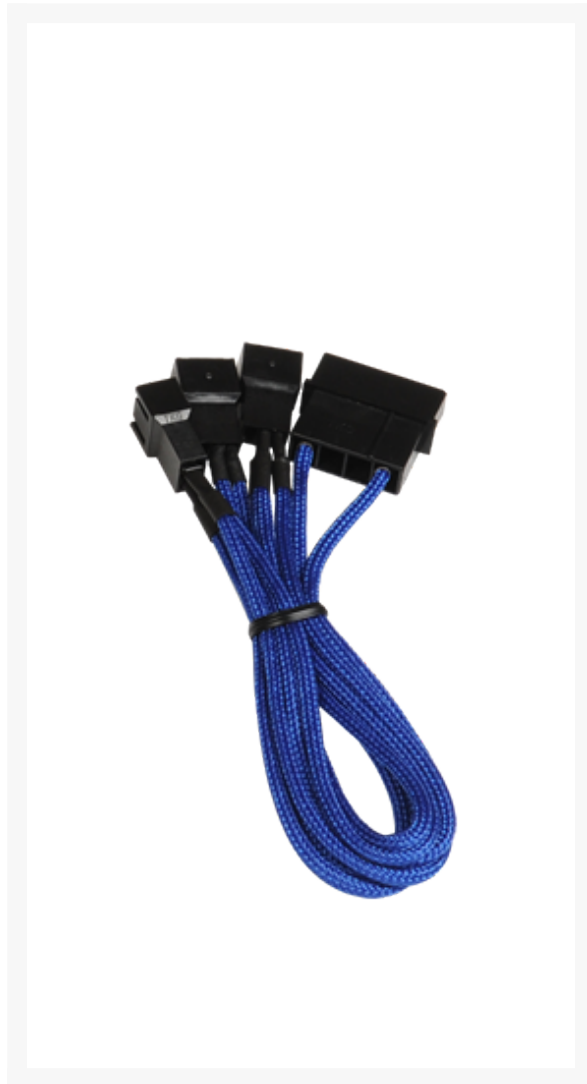

# BitFenix Molex To 3 x 3 Pin Fan Adapter 7v - 20cm - Blue Sleeve

Special Price  
**\$1.95** was  
**\$6.99**

## Short Description

---

With input from some of the world's most prolific case modders, BitFenix Alchemy Multisleeved Cables offer a premium ultra-dense weave and a unique multisleeved construction for an unparalleled look. These premium cables feature precision molded connectors, and come in a variety of colors and cable types, enabling modders to transform normal PCs into objects of wonderment.