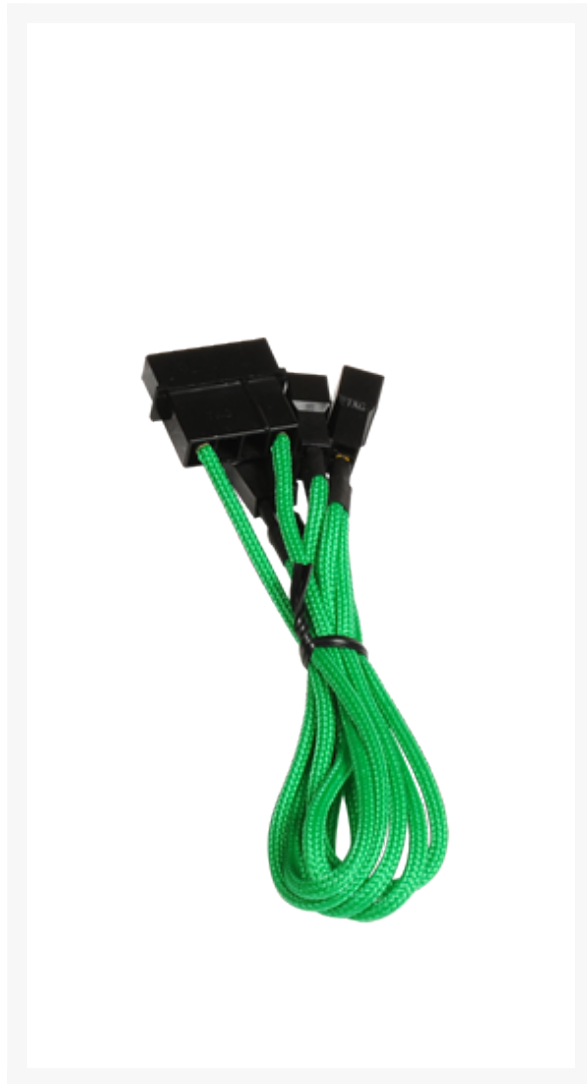

BitFenix Molex To 3 x 3 Pin Fan Adapter 7v - 20cm - Green Sleeve

\$6.99

Product Images

Short Description

With input from some of the world's most prolific case modders, BitFenix Alchemy Multisleeved Cables offer a premium ultra-dense weave and a unique multisleeved construction for an unparalleled look. These premium cables feature precision molded connectors, and come in a variety of colors and cable types, enabling modders to transform normal PCs into objects of wonderment.

Description

With input from some of the world's most prolific case modders, BitFenix Alchemy Multisleeved Cables offer a premium ultra-dense weave and a unique multisleeved construction for an unparalleled look. These premium cables feature precision molded connectors, and come in a variety of colors and cable types, enabling modders to transform normal PCs into objects of wonderment.

Features

Premium Ultra-Dense Weave

One look and it's easy to see why BitFenix Alchemy Multisleeved Cables are superior to the competition. They use a premium ultra-dense weave - several times denser than your typical sleeved cable. This level of quality means is that the cable underneath the sleeve is completely not visible, making Alchemy Multisleeved Cables the best available on the market.

Multi-Sleeved Construction

Alchemy Multisleeved Cables don't cut any corners. Each individual cable is wrapped in that luxurious premium ultra-dense weave sleeves, giving the entire cable a unique look.