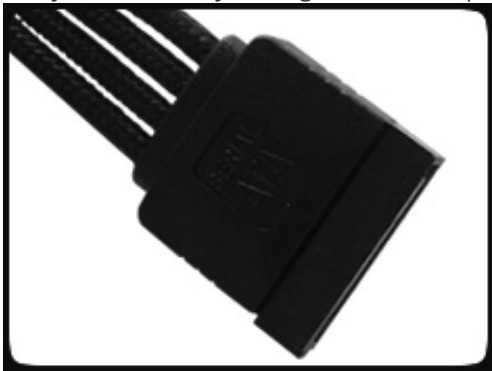

Precision Molded Connectors

All Alchemy Multisleeved Cable connectors are precision crafted to comply with connector size and shape standards. This means that completing your modding project with them is always headache-free.

Specifications

Cable Types:

Type:

Available Lengths (cm):   **Available Colors:**