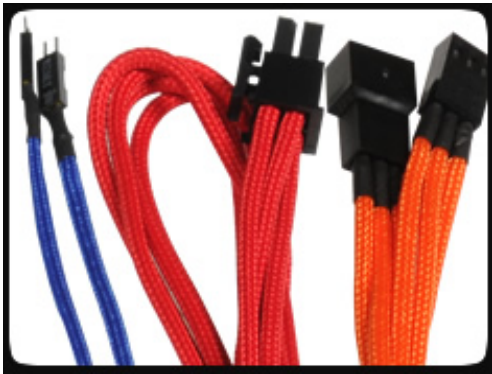

BitFenix Molex To 3 x 3 Pin Fan Adapter 7v - 20cm - Green Sleeve

Special Price
\$1.95 was
\$6.99

Product Images

Short Description

With input from some of the world's most prolific case modders, BitFenix Alchemy Multisleeved Cables offer a premium ultra-dense weave and a unique multisleeved construction for an unparalleled look. These premium cables feature precision molded connectors, and come in a variety of colors and cable types, enabling modders to transform normal PCs into objects of wonderment.

Description

With input from some of the world's most prolific case modders, BitFenix Alchemy Multisleeved Cables offer a premium ultra-dense weave and a unique multisleeved construction for an unparalleled look. These premium cables feature precision molded connectors, and come in a variety of colors and cable types, enabling modders to transform normal PCs into objects of wonderment.

Features

Premium Ultra-Dense Weave

One look and it's easy to see why BitFenix Alchemy Multisleeved Cables are superior to the competition. They use a premium ultra-dense weave - several times denser than your typical sleeved cable. This level of quality means is that the cable underneath the sleeve is completely not visible, making Alchemy Multisleeved Cables the best available on the market.

Multi-Sleeved Construction

Alchemy Multisleeved Cables don't cut any corners. Each individual cable is wrapped in that luxurious premium ultra-dense weave sleeves, giving the entire cable a unique look.