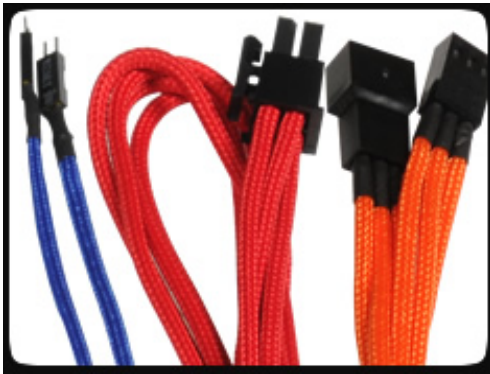

BitFenix Molex To 3 x 3 Pin Fan Adapter 5v - 20cm - Orange Sleeve

Special Price
\$1.95 was
~~\$6.99~~

Product Images

Short Description

With input from some of the world's most prolific case modders, BitFenix Alchemy Multisleeved Cables offer a premium ultra-dense weave and a unique multisleeved construction for an unparalleled look. These premium cables feature precision molded connectors, and come in a variety of colors and cable types, enabling modders to transform normal PCs into objects of wonderment.

Description

With input from some of the world's most prolific case modders, BitFenix Alchemy Multisleeved Cables offer a premium ultra-dense weave and a unique multisleeved construction for an unparalleled look. These premium cables feature precision molded connectors, and come in a variety of colors and cable types, enabling modders to transform normal PCs into objects of wonderment.

Features

Premium Ultra-Dense Weave

One look and it's easy to see why BitFenix Alchemy Multisleeved Cables are superior to the competition. They use a premium ultra-dense weave - several times denser than your typical sleeved cable. This level of quality means is that the cable underneath the sleeve is completely not visible, making Alchemy Multisleeved Cables the best available on the market.

Multi-Sleeved Construction

Alchemy Multisleeved Cables don't cut any corners. Each individual cable is wrapped in that luxurious premium ultra-dense weave sleeves, giving the entire cable a unique look.