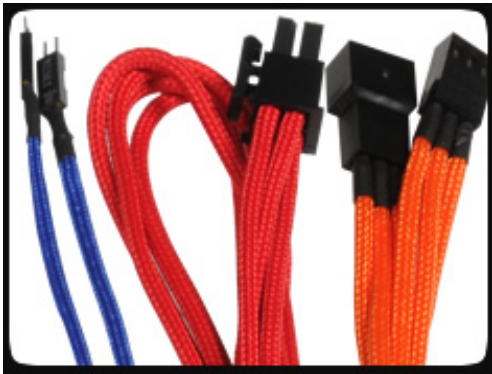

BitFenix Molex To 3 x 3 Pin Fan Adapter 5v - 20cm - Silver Sleeve

Special Price
\$1.95 was
\$6.99

Product Images

Short Description

With input from some of the world's most prolific case modders, BitFenix Alchemy Multisleeved Cables offer a premium ultra-dense weave and a unique multisleeved construction for an unparalleled look. These premium cables feature precision molded connectors, and come in a variety of colors and cable types, enabling modders to transform normal PCs into objects of wonderment.

Description

With input from some of the world's most prolific case modders, BitFenix Alchemy Multisleeved Cables offer a premium ultra-dense weave and a unique multisleeved construction for an unparalleled look. These premium cables feature precision molded connectors, and come in a variety of colors and cable types, enabling modders to transform normal PCs into objects of wonderment.

Features

Premium Ultra-Dense Weave

One look and it's easy to see why BitFenix Alchemy Multisleeved Cables are superior to the competition. They use a premium ultra-dense weave - several times denser than your typical sleeved cable. This level of quality means is that the cable underneath the sleeve is completely not visible, making Alchemy Multisleeved Cables the best available on the market.

Multi-Sleeved Construction

Alchemy Multisleeved Cables don't cut any corners. Each individual cable is wrapped in that luxurious premium ultra-dense weave sleeves, giving the entire cable a unique look.