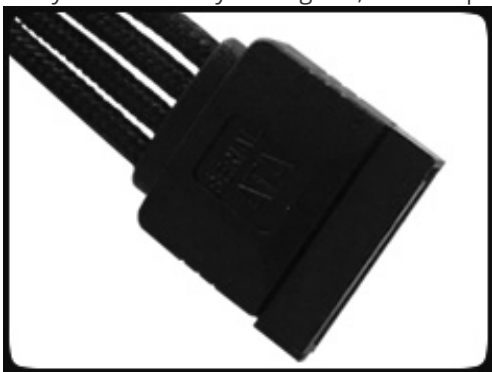

Precision Molded Connectors

All Alchemy Multisleeved Cable connectors are precision crafted to comply with connector size and shape standards. This means that completing your modding project with them is always headache-free.

Specifications

Cable Types:

Type:

Available Lengths (cm):   **Available Colors:**