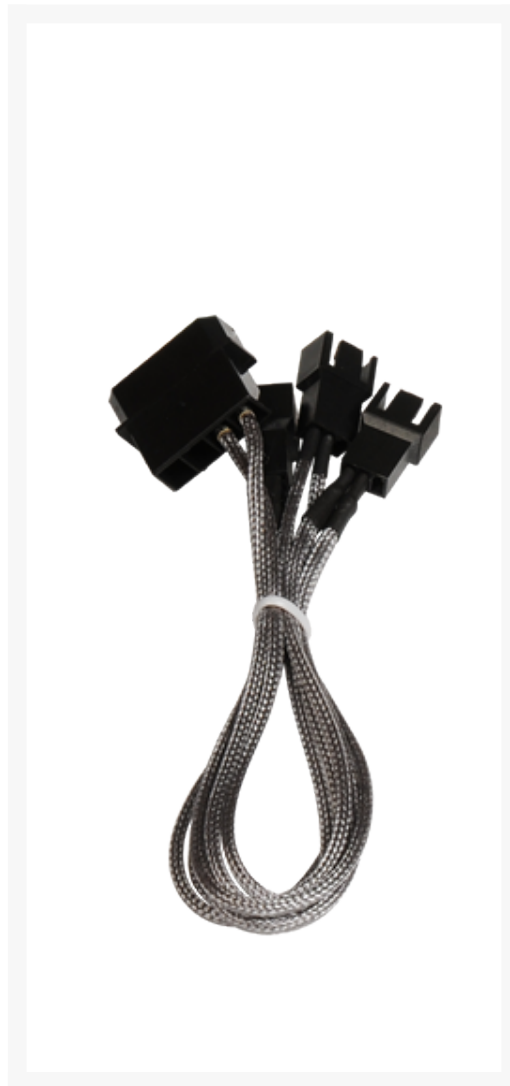

BitFenix Molex To 3 x 3 Pin Fan Adapter 5v - 20cm - Silver Sleeve

Special Price
\$1.95 was
\$6.99

Product Images

Short Description

With input from some of the world's most prolific case modders, BitFenix Alchemy Multisleeved Cables offer a premium ultra-dense weave and a unique multisleeved construction for an unparalleled look. These premium cables feature precision molded connectors, and come in a variety of colors and cable types, enabling modders to transform normal PCs into objects of wonderment.

Description

With input from some of the world's most prolific case modders, BitFenix Alchemy Multisleeved Cables offer a premium ultra-dense weave and a unique multisleeved construction for an unparalleled look. These premium cables feature precision molded connectors, and come in a variety of colors and cable types, enabling modders to transform normal PCs into objects of wonderment.

Features

Premium Ultra-Dense Weave

One look and it's easy to see why BitFenix Alchemy Multisleeved Cables are superior to the competition. They use a premium ultra-dense weave - several times denser than your typical sleeved cable. This level of quality means is that the cable underneath the sleeve is completely not visible, making Alchemy Multisleeved Cables the best available on the market.