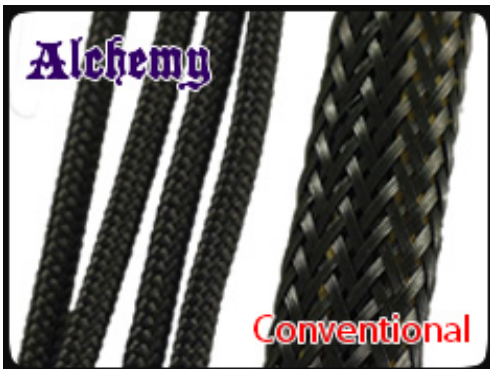

BitFenix Molex To 3 x 3 Pin Fan Adapter 5v - 20cm - Silver Sleeve

Special Price
\$1.95 was
\$6.99

Product Images

Short Description

With input from some of the world's most prolific case modders, BitFenix Alchemy Multisleeved Cables offer a premium ultra-dense weave and a unique multisleeved construction for an unparalleled look. These premium cables feature precision molded connectors, and come in a variety of colors and cable types, enabling modders to transform normal PCs into objects of wonderment.

Description

With input from some of the world's most prolific case modders, BitFenix Alchemy Multisleeved Cables offer a premium ultra-dense weave and a unique multisleeved construction for an unparalleled look. These premium cables feature precision molded connectors, and come in a variety of colors and cable types, enabling modders to transform normal PCs into objects of wonderment.

Features

Premium Ultra-Dense Weave

One look and it's easy to see why BitFenix Alchemy Multisleeved Cables are superior to the competition. They use a premium ultra-dense weave - several times denser than your typical sleeved cable. This level of quality means is that the cable underneath the sleeve is completely not visible, making Alchemy Multisleeved Cables the best available on the market.

Multi-Sleeved Construction

Alchemy Multisleeved Cables don't cut any corners. Each individual cable is wrapped in that luxurious premium ultra-dense weave sleeves, giving the entire cable a unique look.