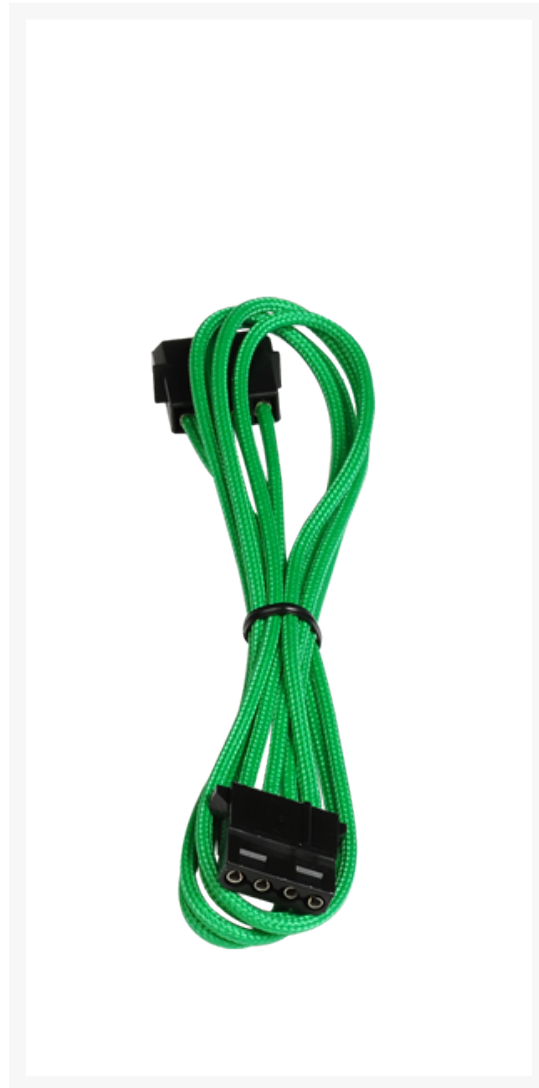

# BitFenix Molex Extension Cable - 45cm - Green Sleeve

Special Price  
**\$1.95** was  
**\$4.99**

## Short Description

---

With input from some of the world's most prolific case modders, BitFenix Alchemy Multisleeved Cables offer a premium ultra-dense weave and a unique multisleeved construction for an unparalleled look. These premium cables feature precision molded connectors, and come in a variety of colors and cable types, enabling modders to transform normal PCs into objects of wonderment.

## Description

---

With input from some of the world's most prolific case modders, BitFenix Alchemy Multisleeved Cables offer a premium ultra-dense weave and a unique multisleeved construction for an unparalleled look. These premium cables feature precision molded connectors, and come in a variety of colors and cable types, enabling modders to transform normal PCs into objects of wonderment.