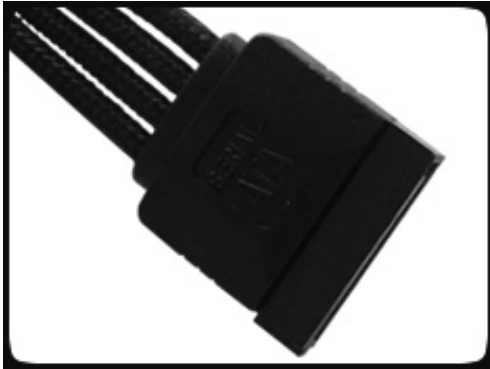

Precision Molded Connectors

All Alchemy Multisleeved Cable connectors are precision crafted to comply with connector size and shape standards. This means that completing your modding project with them is always headache-free.

Specifications

Cable Types:

Type:

Available Lengths (cm):   **Available Colors:**