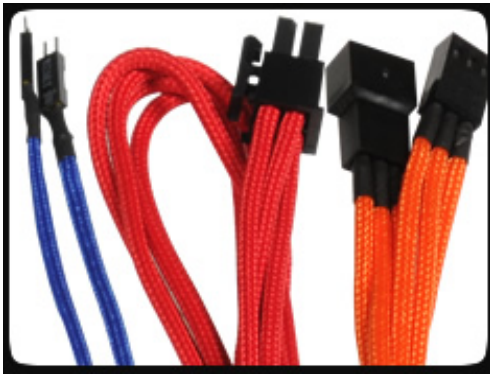

BitFenix 4-pin ATX Extension Cable - 45 cm - White Sleeve

Special Price
\$1.95 was
~~\$5.99~~

Product Images

Short Description

With input from some of the world's most prolific case modders, BitFenix Alchemy Multisleeved Cables offer a premium ultra-dense weave and a unique multisleeved construction for an unparalleled look. These premium cables feature precision molded connectors, and come in a variety of colors and cable types, enabling modders to transform normal PCs into objects of wonderment.

Description

With input from some of the world's most prolific case modders, BitFenix Alchemy Multisleeved Cables offer a premium ultra-dense weave and a unique multisleeved construction for an unparalleled look. These premium cables feature precision molded connectors, and come in a variety of colors and cable types, enabling modders to transform normal PCs into objects of wonderment.

Features

Premium Ultra-Dense Weave

One look and it's easy to see why BitFenix Alchemy Multisleeved Cables are superior to the competition. They use a premium ultra-dense weave - several times denser than your typical sleeved cable. This level of quality means is that the cable underneath the sleeve is completely not visible, making Alchemy Multisleeved Cables the best available on the market.

Multi-Sleeved Construction

Alchemy Multisleeved Cables don't cut any corners. Each individual cable is wrapped in that luxurious premium ultra-dense weave sleeves, giving the entire cable a unique look.