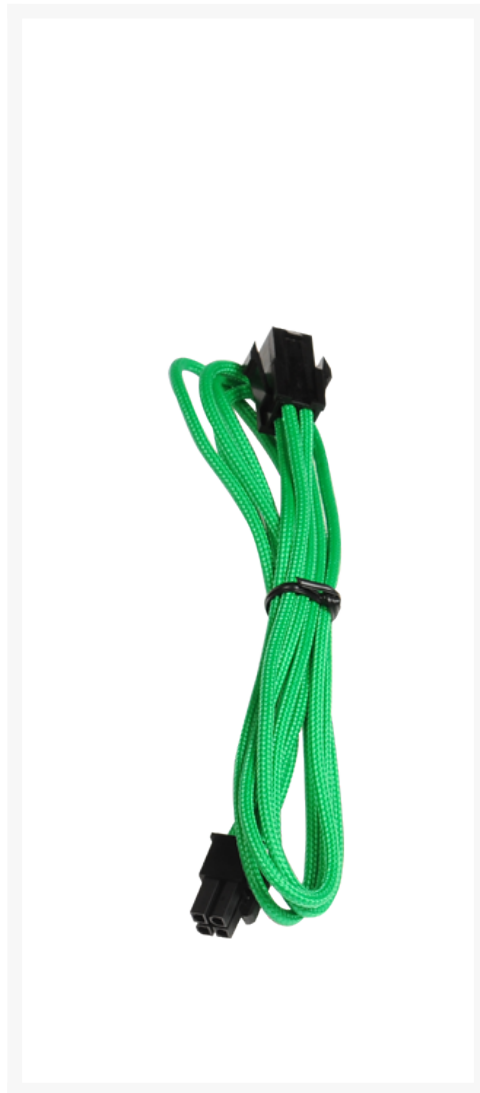

# BitFenix 4-pin ATX Extension Cable - 45 cm - Green Sleeve

Special Price  
**\$1.95** was  
**\$5.99**

## Short Description

---

With input from some of the world's most prolific case modders, BitFenix Alchemy Multisleeved Cables offer a premium ultra-dense weave and a unique multisleeved construction for an unparalleled look. These premium cables feature precision molded connectors, and come in a variety of colors and cable types, enabling modders to transform normal PCs into objects of wonderment.

## Description

---

With input from some of the world's most prolific case modders, BitFenix Alchemy Multisleeved Cables offer a premium ultra-dense weave and a unique multisleeved construction for an unparalleled look. These premium cables feature precision molded connectors, and come in a variety of colors and cable types, enabling modders to transform normal PCs into objects of wonderment.