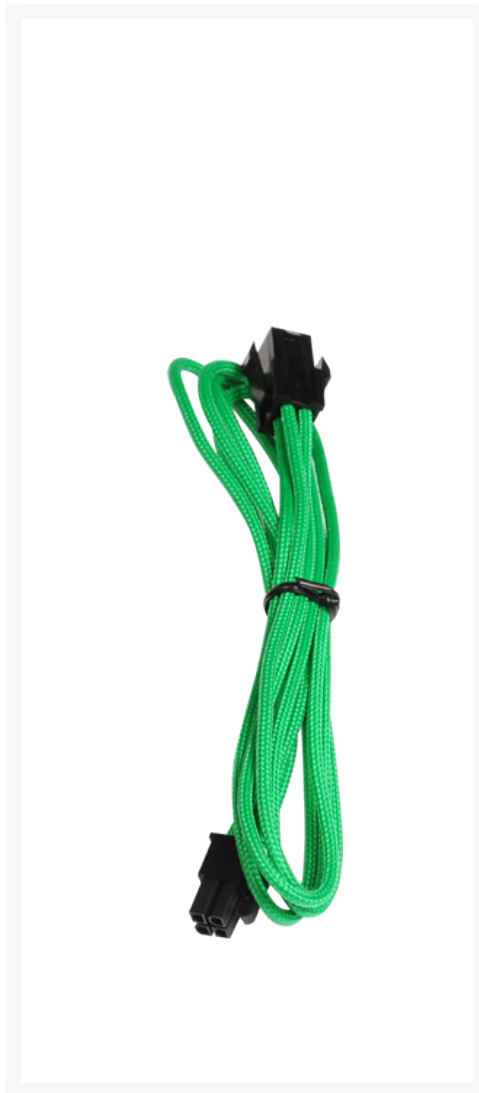

BitFenix 4-pin ATX Extension Cable - 45 cm - Green Sleeve

Special Price
\$1.95 was
\$5.99

Product Images

Short Description

With input from some of the world's most prolific case modders, BitFenix Alchemy Multisleeved Cables offer a premium ultra-dense weave and a unique multisleeved construction for an unparalleled look. These premium cables feature precision molded connectors, and come in a variety of colors and cable types, enabling modders to transform normal PCs into objects of wonderment.

Description

With input from some of the world's most prolific case modders, BitFenix Alchemy Multisleeved Cables offer a premium ultra-dense weave and a unique multisleeved construction for an unparalleled look. These premium cables feature precision molded connectors, and come in a variety of colors and cable types, enabling modders to transform normal PCs into objects of wonderment.

Features

Premium Ultra-Dense Weave

One look and it's easy to see why BitFenix Alchemy Multisleeved Cables are superior to the competition. They use a premium ultra-dense weave - several times denser than your typical sleeved cable. This level of quality means is that the cable underneath the sleeve is completely not visible, making Alchemy Multisleeved Cables the best available on the market.

Multi-Sleeved Construction

Alchemy Multisleeved Cables don't cut any corners. Each individual cable is wrapped in that luxurious premium ultra-dense weave sleeves, giving the entire cable a unique look.