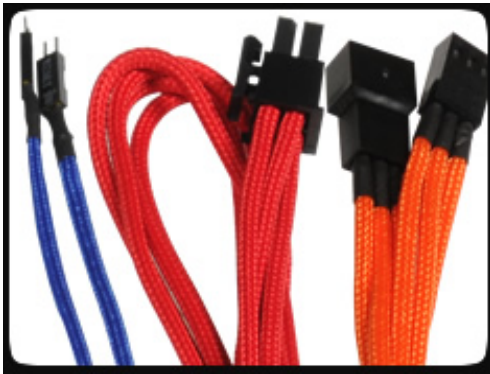

BitFenix EPS Extension Cable - 45cm - Red Sleeve

Special Price
\$1.95 was
\$6.99

Product Images

Short Description

With input from some of the world's most prolific case modders, BitFenix Alchemy Multisleeved Cables offer a premium ultra-dense weave and a unique multisleeved construction for an unparalleled look. These premium cables feature precision molded connectors, and come in a variety of colors and cable types, enabling modders to transform normal PCs into objects of wonderment.

Description

With input from some of the world's most prolific case modders, BitFenix Alchemy Multisleeved Cables offer a premium ultra-dense weave and a unique multisleeved construction for an unparalleled look. These premium cables feature precision molded connectors, and come in a variety of colors and cable types, enabling modders to transform normal PCs into objects of wonderment.

Features

Premium Ultra-Dense Weave

One look and it's easy to see why BitFenix Alchemy Multisleeved Cables are superior to the competition. They use a premium ultra-dense weave - several times denser than your typical sleeved cable. This level of quality means is that the cable underneath the sleeve is completely not visible, making Alchemy Multisleeved Cables the best available on the market.

Multi-Sleeved Construction

Alchemy Multisleeved Cables don't cut any corners. Each individual cable is wrapped in that luxurious premium ultra-dense weave sleeves, giving the entire cable a unique look.