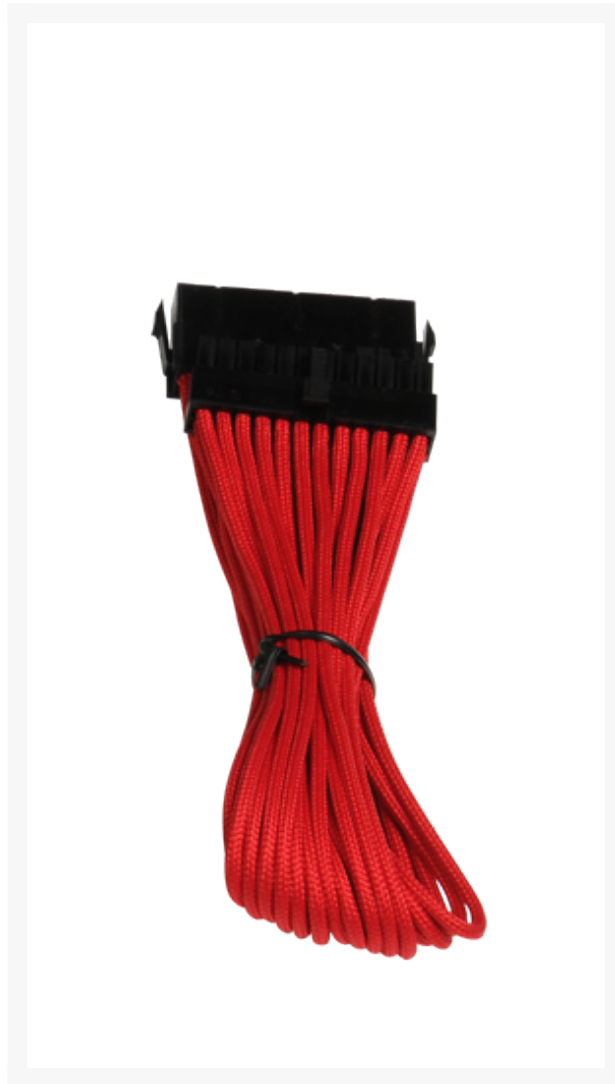

BitFenix ATX 24pin Extension Cable - 30cm - Red Sleeve

Special Price
\$2.95 was
\$9.99

Product Images

Short Description

With input from some of the world's most prolific case modders, BitFenix Alchemy Multisleeved Cables offer a premium ultra-dense weave and a unique multisleeved construction for an unparalleled look. These premium cables feature precision molded connectors, and come in a variety of colors and cable types, enabling modders to transform normal PCs into objects of wonderment.

Description

With input from some of the world's most prolific case modders, BitFenix Alchemy Multisleeved Cables offer a premium ultra-dense weave and a unique multisleeved construction for an unparalleled look. These premium cables feature precision molded connectors, and come in a variety of colors and cable types, enabling modders to transform normal PCs into objects of wonderment.

Features

Premium Ultra-Dense Weave

One look and it's easy to see why BitFenix Alchemy Multisleeved Cables are superior to the competition. They use a premium ultra-dense weave - several times denser than your typical sleeved cable. This level of quality means is that the cable underneath the sleeve is completely not visible, making Alchemy Multisleeved Cables the best available on the market.

Multi-Sleeved Construction

Alchemy Multisleeved Cables don't cut any corners. Each individual cable is wrapped in that luxurious premium ultra-dense weave sleeves, giving the entire cable a unique look.