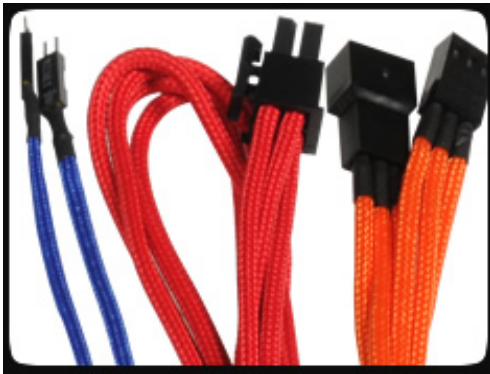

BitFenix ATX 24pin Extension Cable - 30cm - Red Sleeve

Special Price
\$2.95 was
\$9.99

Product Images

Short Description

With input from some of the world's most prolific case modders, BitFenix Alchemy Multisleeved Cables offer a premium ultra-dense weave and a unique multisleeved construction for an unparalleled look. These premium cables feature precision molded connectors, and come in a variety of colors and cable types, enabling modders to transform normal PCs into objects of wonderment.

Description

With input from some of the world's most prolific case modders, BitFenix Alchemy Multisleeved Cables offer a premium ultra-dense weave and a unique multisleeved construction for an unparalleled look. These premium cables feature precision molded connectors, and come in a variety of colors and cable types, enabling modders to transform normal PCs into objects of wonderment.

Features

Premium Ultra-Dense Weave

One look and it's easy to see why BitFenix Alchemy Multisleeved Cables are superior to the competition. They use a premium ultra-dense weave - several times denser than your typical sleeved cable. This level of quality means is that the cable underneath the sleeve is completely not visible, making Alchemy Multisleeved Cables the best available on the market.

Multi-Sleeved Construction

Alchemy Multisleeved Cables don't cut any corners. Each individual cable is wrapped in that luxurious premium ultra-dense weave sleeves, giving the entire cable a unique look.