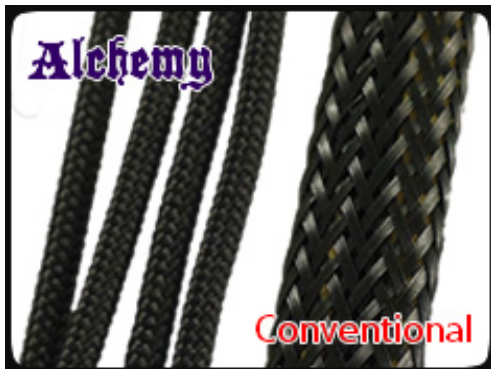

## Short Description

---

With input from some of the world's most prolific case modders, BitFenix Alchemy Multisleeved Cables offer a premium ultra-dense weave and a unique multisleeved construction for an unparalleled look. These premium cables feature precision molded connectors, and come in a variety of colors and cable types, enabling modders to transform normal PCs into objects of wonderment.

## Description

---

With input from some of the world's most prolific case modders, BitFenix Alchemy Multisleeved Cables offer a premium ultra-dense weave and a unique multisleeved construction for an unparalleled look. These premium cables feature precision molded connectors, and come in a variety of colors and cable types, enabling modders to transform normal PCs into objects of wonderment.

## Features

---

Premium Ultra-Dense Weave

One look and it's easy to see why BitFenix Alchemy Multisleeved Cables are superior to the competition. They use a premium ultra-dense weave - several times denser than your typical sleeved cable. This level of quality means is that the cable underneath the sleeve is completely not visible, making Alchemy Multisleeved Cables the best available on the market.