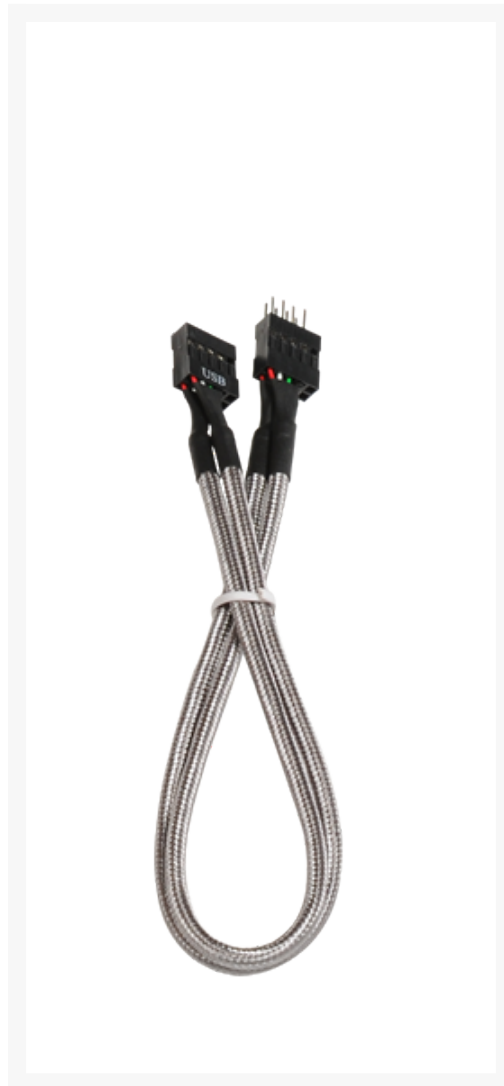

BitFenix Internal USB Extension Cable - 30cm - Silver Sleeve

Special Price
\$1.95 was
\$5.99

Product Images

Short Description

With input from some of the world's most prolific case modders, BitFenix Alchemy Multisleeved Cables offer a premium ultra-dense weave and a unique multisleeved construction for an unparalleled look. These premium cables feature precision molded connectors, and come in a variety of colors and cable types, enabling modders to transform normal PCs into objects of wonderment.

Description

With input from some of the world's most prolific case modders, BitFenix Alchemy Multisleeved Cables offer a premium ultra-dense weave and a unique multisleeved construction for an unparalleled look. These premium cables feature precision molded connectors, and come in a variety of colors and cable types, enabling modders to transform normal PCs into objects of wonderment.

Features

Premium Ultra-Dense Weave

One look and it's easy to see why BitFenix Alchemy Multisleeved Cables are superior to the competition. They use a premium ultra-dense weave - several times denser than your typical sleeved cable. This level of quality means is that the cable underneath the sleeve is completely not visible, making Alchemy Multisleeved Cables the best available on the market.