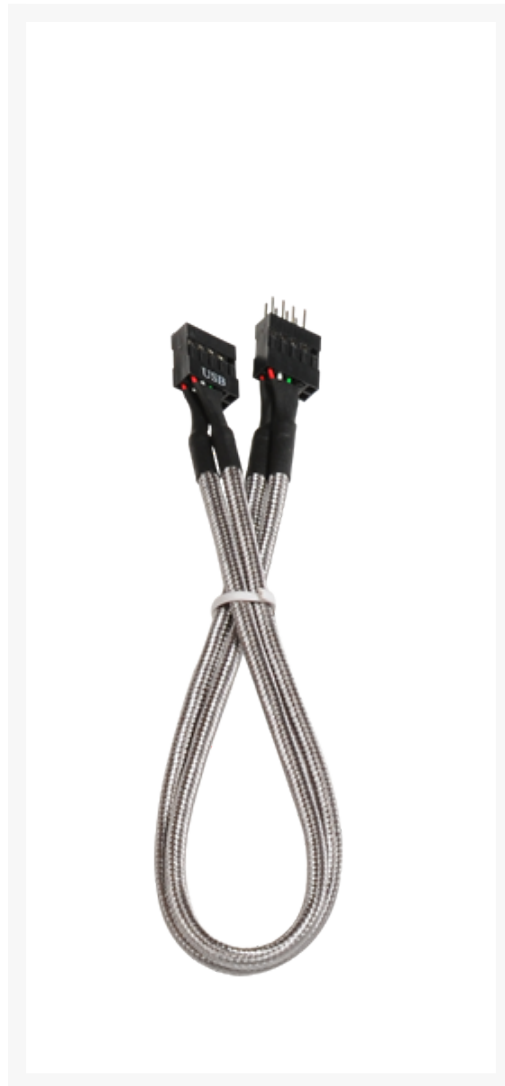

BitFenix Internal USB Extension Cable - 30cm - Silver Sleeve

Special Price
\$1.95 was
~~\$5.99~~

Product Images

Short Description

With input from some of the world's most prolific case modders, BitFenix Alchemy Multisleeved Cables offer a premium ultra-dense weave and a unique multisleeved construction for an unparalleled look. These premium cables feature precision molded connectors, and come in a variety of colors and cable types, enabling modders to transform normal PCs into objects of wonderment.

Description

With input from some of the world's most prolific case modders, BitFenix Alchemy Multisleeved Cables offer a premium ultra-dense weave and a unique multisleeved construction for an unparalleled look. These premium cables feature precision molded connectors, and come in a variety of colors and cable types, enabling modders to transform normal PCs into objects of wonderment.

Features

Premium Ultra-Dense Weave

One look and it's easy to see why BitFenix Alchemy Multisleeved Cables are superior to the competition. They use a premium ultra-dense weave - several times denser than your typical sleeved cable. This level of quality means is that the cable underneath the sleeve is completely not visible, making Alchemy Multisleeved Cables the best available on the market.