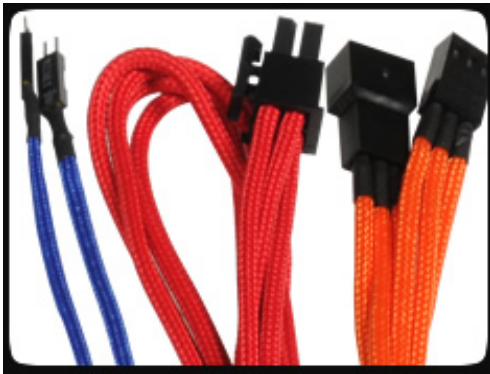

BitFenix Internal USB Extension Cable - 30cm - Silver Sleeve

Special Price
\$1.95 was
~~\$5.99~~

Product Images

Short Description

With input from some of the world's most prolific case modders, BitFenix Alchemy Multisleeved Cables offer a premium ultra-dense weave and a unique multisleeved construction for an unparalleled look. These premium cables feature precision molded connectors, and come in a variety of colors and cable types, enabling modders to transform normal PCs into objects of wonderment.

Description

With input from some of the world's most prolific case modders, BitFenix Alchemy Multisleeved Cables offer a premium ultra-dense weave and a unique multisleeved construction for an unparalleled look. These premium cables feature precision molded connectors, and come in a variety of colors and cable types, enabling modders to transform normal PCs into objects of wonderment.

Features

Premium Ultra-Dense Weave

One look and it's easy to see why BitFenix Alchemy Multisleeved Cables are superior to the competition. They use a premium ultra-dense weave - several times denser than your typical sleeved cable. This level of quality means is that the cable underneath the sleeve is completely not visible, making Alchemy Multisleeved Cables the best available on the market.

Multi-Sleeved Construction

Alchemy Multisleeved Cables don't cut any corners. Each individual cable is wrapped in that luxurious premium ultra-dense weave sleeves, giving the entire cable a unique look.