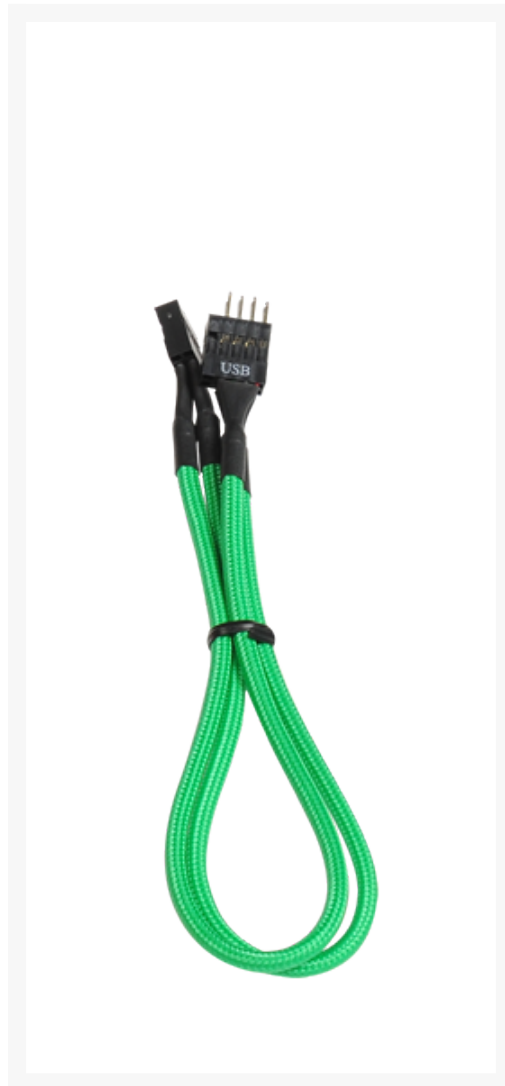

# BitFenix Internal USB Extension Cable - 30cm - Green Sleeve

Special Price  
**\$1.95** was  
**\$5.99**

## Short Description

---

With input from some of the world's most prolific case modders, BitFenix Alchemy Multisleeved Cables offer a premium ultra-dense weave and a unique multisleeved construction for an unparalleled look. These premium cables feature precision molded connectors, and come in a variety of colors and cable types, enabling modders to transform normal PCs into objects of wonderment.