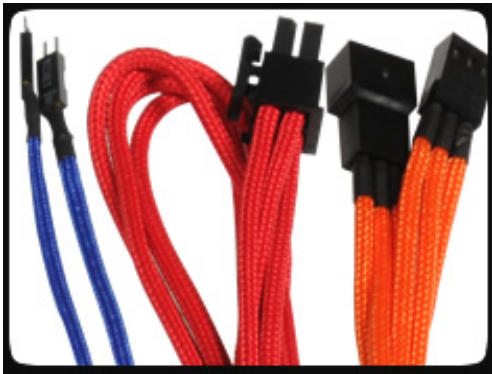

BitFenix 2pin Chassis I/O (PWR/RST/HDD/Etc.) - 30 cm - Green Sleeve

Special Price
\$1.95 was
~~\$6.99~~

Product Images

Short Description

With input from some of the world's most prolific case modders, BitFenix Alchemy Multisleeved Cables offer a premium ultra-dense weave and a unique multisleeved construction for an unparalleled look. These premium cables feature precision molded connectors, and come in a variety of colors and cable types, enabling modders to transform normal PCs into objects of wonderment.

Description

With input from some of the world's most prolific case modders, BitFenix Alchemy Multisleeved Cables offer a premium ultra-dense weave and a unique multisleeved construction for an unparalleled look. These premium cables feature precision molded connectors, and come in a variety of colors and cable types, enabling modders to transform normal PCs into objects of wonderment.

NOTE: One cable included per package

Features

Premium Ultra-Dense Weave

One look and it's easy to see why BitFenix Alchemy Multisleeved Cables are superior to the competition. They use a premium ultra-dense weave - several times denser than your typical sleeved cable. This level of quality means is that the cable underneath the sleeve is completely not visible, making Alchemy Multisleeved Cables the best available on the market.

Multi-Sleeved Construction

Alchemy Multisleeved Cables don't cut any corners. Each individual cable is wrapped in that luxurious premium ultra-dense weave sleeves, giving the entire cable a unique look.