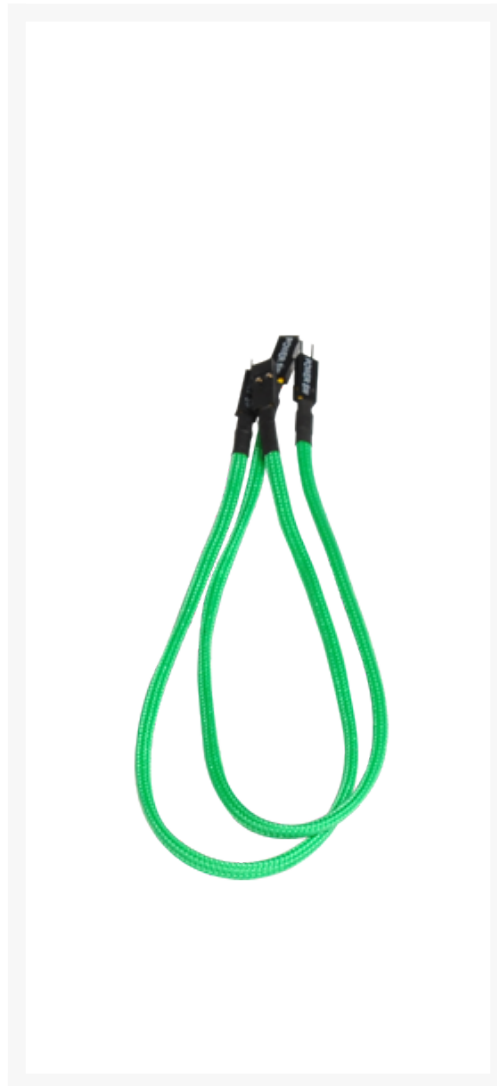

BitFenix 2pin Chassis I/O (PWR/RST/HDD/Etc.) - 30 cm - Green Sleeve

Special Price
\$1.95 was
~~\$6.99~~

Product Images

Short Description

With input from some of the world's most prolific case modders, BitFenix Alchemy Multisleeved Cables offer a premium ultra-dense weave and a unique multisleeved construction for an unparalleled look. These premium cables feature precision molded connectors, and come in a variety of colors and cable types, enabling modders to transform normal PCs into objects of wonderment.

Description

With input from some of the world's most prolific case modders, BitFenix Alchemy Multisleeved Cables offer a premium ultra-dense weave and a unique multisleeved construction for an unparalleled look. These premium cables feature precision molded connectors, and come in a variety of colors and cable types, enabling modders to transform normal PCs into objects of wonderment.

NOTE: One cable included per package

Features

Premium Ultra-Dense Weave

One look and it's easy to see why BitFenix Alchemy Multisleeved Cables are superior to the competition. They use a premium ultra-dense weave - several times denser than your typical sleeved cable. This level of quality means is that the cable underneath the sleeve is completely not visible, making Alchemy Multisleeved Cables the best available on the market.