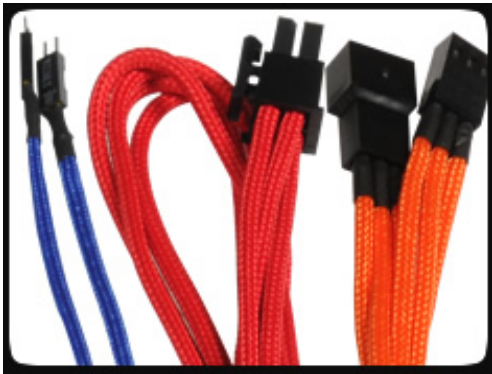

Description

With input from some of the world's most prolific case modders, BitFenix Alchemy Multisleeved Cables offer a premium ultra-dense weave and a unique multisleeved construction for an unparalleled look. These premium cables feature precision molded connectors, and come in a variety of colors and cable types, enabling modders to transform normal PCs into objects of wonderment.

Features

Premium Ultra-Dense Weave

One look and it's easy to see why BitFenix Alchemy Multisleeved Cables are superior to the competition. They use a premium ultra-dense weave - several times denser than your typical sleeved cable. This level of quality means is that the cable underneath the sleeve is completely not visible, making Alchemy Multisleeved Cables the best available on the market.

Multi-Sleeved Construction

Alchemy Multisleeved Cables don't cut any corners. Each individual cable is wrapped in that luxurious premium ultra-dense weave sleeves, giving the entire cable a unique look.