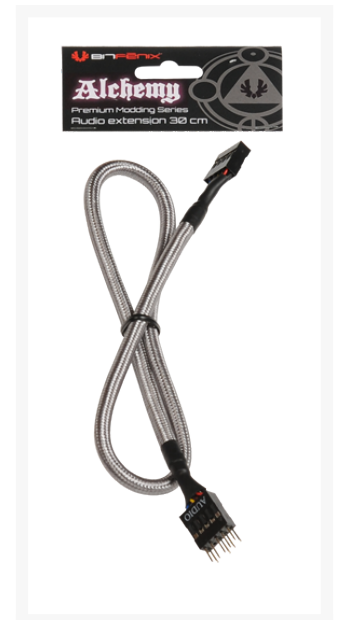

BitFenix Audio Extension Cable - 30cm - Silver Sleeve

Special Price
\$1.95 was
~~\$6.99~~

Product Images

Short Description

With input from some of the world's most prolific case modders, BitFenix Alchemy Multisleeved Cables offer a premium ultra-dense weave and a unique multisleeved construction for an unparalleled look. These premium cables feature precision molded connectors, and come in a variety of colors and cable types, enabling modders to transform normal PCs into objects of wonderment.

Description

With input from some of the world's most prolific case modders, BitFenix Alchemy Multisleeved Cables offer a premium ultra-dense weave and a unique multisleeved construction for an unparalleled look. These premium cables feature precision molded connectors, and come in a variety of colors and cable types, enabling modders to transform normal PCs into objects of wonderment.

Features

Premium Ultra-Dense Weave

One look and it's easy to see why BitFenix Alchemy Multisleeved Cables are superior to the competition. They use a premium ultra-dense weave - several times denser than your typical sleeved cable. This level of quality means is that the cable underneath the sleeve is completely not visible, making Alchemy Multisleeved Cables the best available on the market.