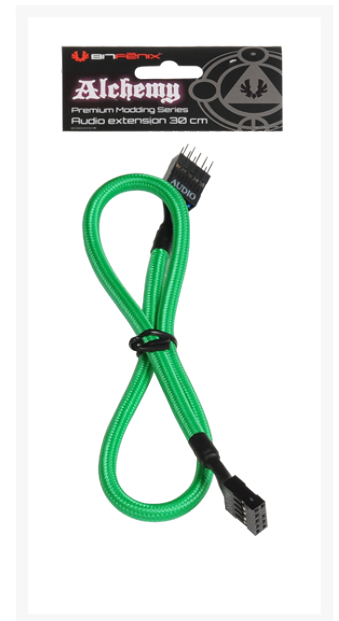

BitFenix Audio Extension Cable - 30cm - Green Sleeve

Special Price
\$1.95 was
~~\$6.99~~

Product Images

Short Description

With input from some of the world's most prolific case modders, BitFenix Alchemy Multisleeved Cables offer a premium ultra-dense weave and a unique multisleeved construction for an unparalleled look. These premium cables feature precision molded connectors, and come in a variety of colors and cable types, enabling modders to transform normal PCs into objects of wonderment.

Description

With input from some of the world's most prolific case modders, BitFenix Alchemy Multisleeved Cables offer a premium ultra-dense weave and a unique multisleeved construction for an unparalleled look. These premium cables feature precision molded connectors, and come in a variety of colors and cable types, enabling modders to transform normal PCs into objects of wonderment.

Features

Premium Ultra-Dense Weave

One look and it's easy to see why BitFenix Alchemy Multisleeved Cables are superior to the competition. They use a premium ultra-dense weave - several times denser than your typical sleeved cable. This level of quality means is that the cable underneath the sleeve is completely not visible, making Alchemy Multisleeved Cables the best available on the market.