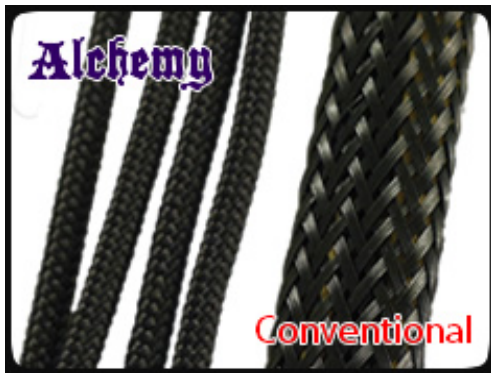

BitFenix Audio Extension Cable - 30cm - Green Sleeve

Special Price
\$1.95 was
~~\$6.99~~

Product Images

Short Description

With input from some of the world's most prolific case modders, BitFenix Alchemy Multisleeved Cables offer a premium ultra-dense weave and a unique multisleeved construction for an unparalleled look. These premium cables feature precision molded connectors, and come in a variety of colors and cable types, enabling modders to transform normal PCs into objects of wonderment.

Description

With input from some of the world's most prolific case modders, BitFenix Alchemy Multisleeved Cables offer a premium ultra-dense weave and a unique multisleeved construction for an unparalleled look. These premium cables feature precision molded connectors, and come in a variety of colors and cable types, enabling modders to transform normal PCs into objects of wonderment.

Features

Premium Ultra-Dense Weave

One look and it's easy to see why BitFenix Alchemy Multisleeved Cables are superior to the competition. They use a premium ultra-dense weave - several times denser than your typical sleeved cable. This level of quality means is that the cable underneath the sleeve is completely not visible, making Alchemy Multisleeved Cables the best available on the market.

Multi-Sleeved Construction

Alchemy Multisleeved Cables don't cut any corners. Each individual cable is wrapped in that luxurious premium ultra-dense weave sleeves, giving the entire cable a unique look.