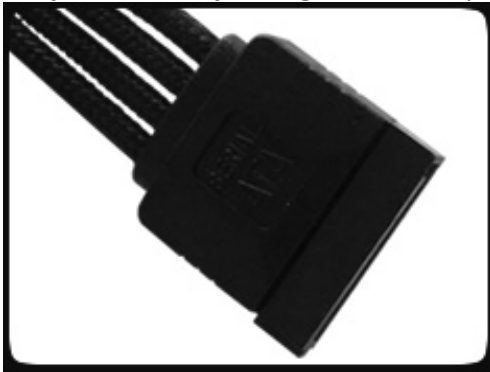

Precision Molded Connectors

All Alchemy Multisleeved Cable connectors are precision crafted to comply with connector size and shape standards. This means that completing your modding project with them is always headache-free.

Specifications

Cable Types:

Type:

Available Lengths (cm):   **Available Colors:**