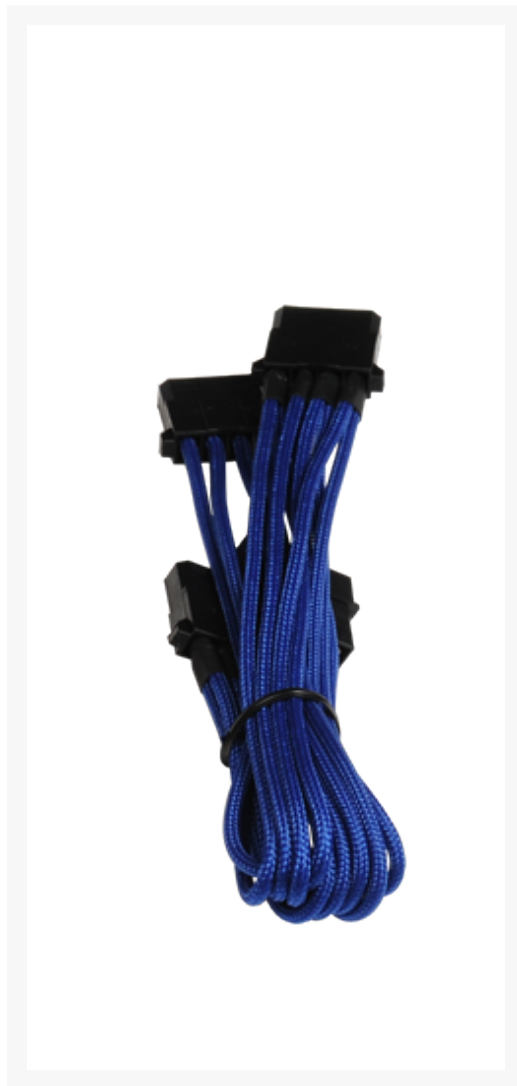

BitFenix Molex To 3 x Molex Adapter - 60cm - Blue Sleeve

\$7.99

Product Images

Short Description

With input from some of the world's most prolific case modders, BitFenix Alchemy Multisleeved Cables offer a premium ultra-dense weave and a unique multisleeved construction for an unparalleled look. These premium cables feature precision molded connectors, and come in a variety of colors and cable types, enabling modders to transform normal PCs into objects of wonderment.

Description

With input from some of the world's most prolific case modders, BitFenix Alchemy Multisleeved Cables offer a premium ultra-dense weave and a unique multisleeved construction for an unparalleled look. These premium cables feature precision molded connectors, and come in a variety of colors and cable types, enabling modders to transform normal PCs into objects of wonderment.

Features

Premium Ultra-Dense Weave

One look and it's easy to see why BitFenix Alchemy Multisleeved Cables are superior to the competition. They use a premium ultra-dense weave - several times denser than your typical sleeved cable. This level of quality means is that the cable underneath the sleeve is completely not visible, making Alchemy Multisleeved Cables the best available on the market.

Multi-Sleeved Construction

Alchemy Multisleeved Cables don't cut any corners. Each individual cable is wrapped in that luxurious premium ultra-dense weave sleeves, giving the entire cable a unique look.