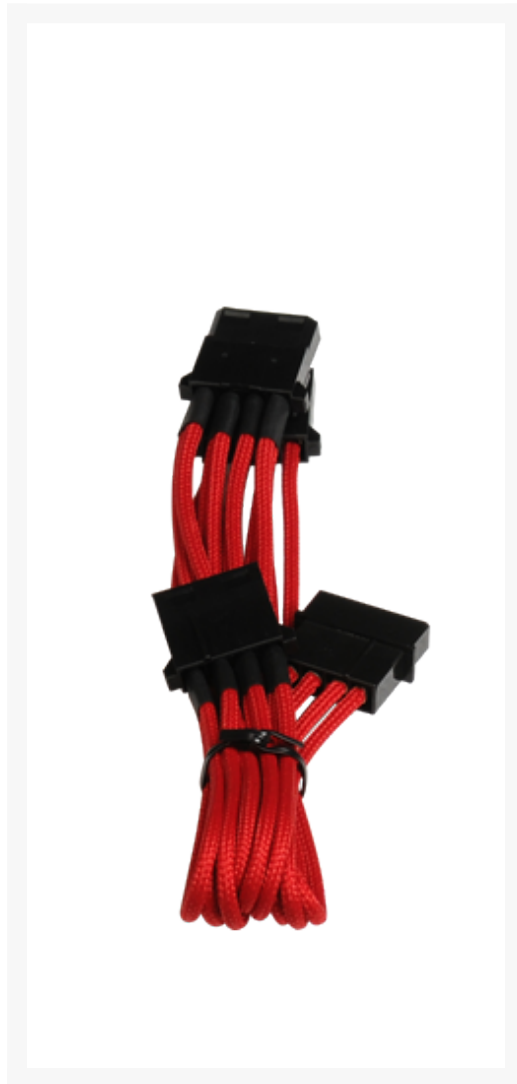

 **BitFenix Molex To 3 x
Molex Adapter - 60cm - Red
Sleeve**

\$7.99

Product Images

Short Description

With input from some of the world's most prolific case modders, BitFenix Alchemy Multisleeved Cables offer a premium ultra-dense weave and a unique multisleeved construction for an unparalleled look. These premium cables feature precision molded connectors, and come in a variety of colors and cable types, enabling modders to transform normal PCs into objects of wonderment.

Description

With input from some of the world's most prolific case modders, BitFenix Alchemy Multisleeved Cables offer a premium ultra-dense weave and a unique multisleeved construction for an unparalleled look. These premium cables feature precision molded connectors, and come in a variety of colors and cable types, enabling modders to transform normal PCs into objects of wonderment.

Features

Premium Ultra-Dense Weave

One look and it's easy to see why BitFenix Alchemy Multisleeved Cables are superior to the competition. They use a premium ultra-dense weave - several times denser than your typical sleeved cable. This level of quality means is that the cable underneath the sleeve is completely not visible, making Alchemy Multisleeved Cables the best available on the market.