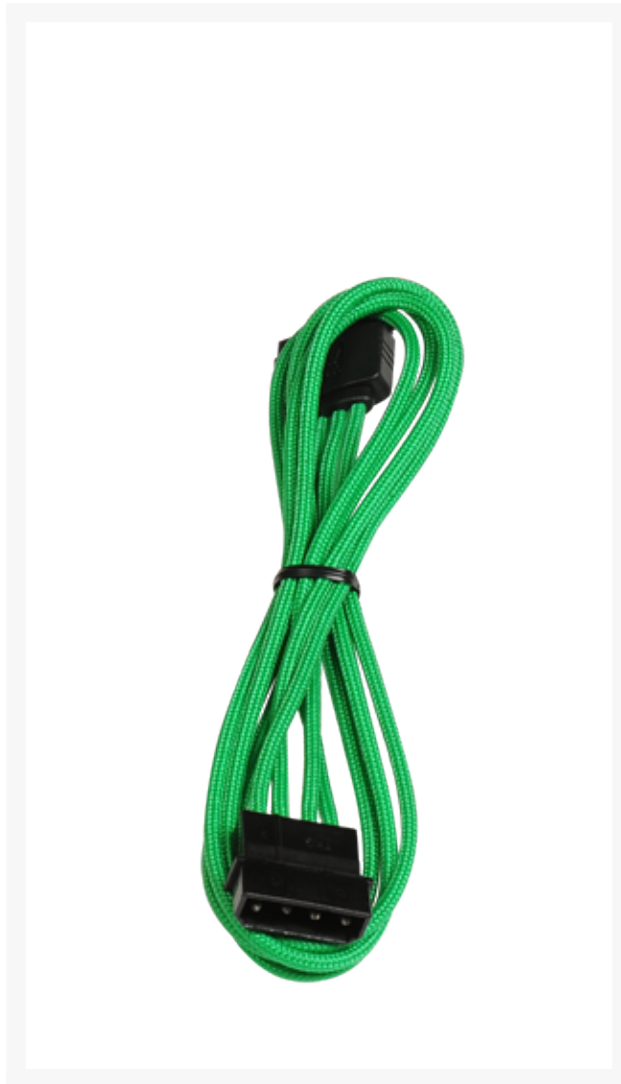

# BitFenix Molex to SATA Power Extension Cable - 45cm - Green Sleeve

Special Price  
**\$1.95** was  
**\$6.99**

## Short Description

---

With input from some of the world's most prolific case modders, BitFenix Alchemy Multisleeved Cables offer a premium ultra-dense weave and a unique multisleeved construction for an unparalleled look. These premium cables feature precision molded connectors, and come in a variety of colors and cable types, enabling modders to transform normal PCs into objects of wonderment.