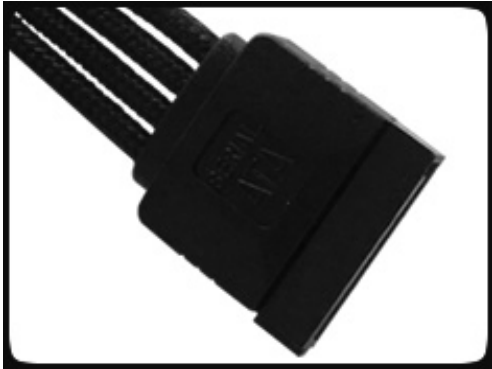

Precision Molded Connectors

All Alchemy Multisleeved Cable connectors are precision crafted to comply with connector size and shape standards. This means that completing your modding project with them is always headache-free.

Specifications

Cable Types:

Type:

Available Lengths (cm):   **Available Colors:**