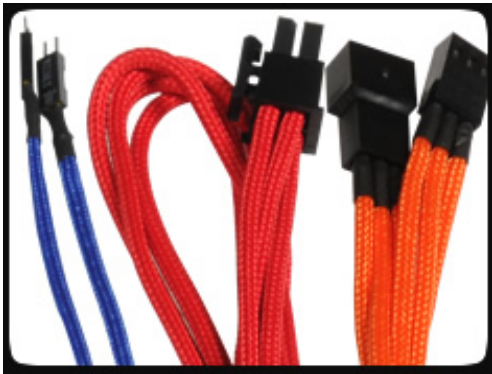

 **BitFenix 6-pin Video Card
Extension Cable - 45 cm -
White Sleeve**

Special Price
\$1.95 was
\$7.99

Product Images

Short Description

With input from some of the world's most prolific case modders, BitFenix Alchemy Multisleeved Cables offer a premium ultra-dense weave and a unique multisleeved construction for an unparalleled look. These premium cables feature precision molded connectors, and come in a variety of colors and cable types, enabling modders to transform normal PCs into objects of wonderment.

Description

With input from some of the world's most prolific case modders, BitFenix Alchemy Multisleeved Cables offer a premium ultra-dense weave and a unique multisleeved construction for an unparalleled look. These premium cables feature precision molded connectors, and come in a variety of colors and cable types, enabling modders to transform normal PCs into objects of wonderment.

Features

Premium Ultra-Dense Weave

One look and it's easy to see why BitFenix Alchemy Multisleeved Cables are superior to the competition. They use a premium ultra-dense weave - several times denser than your typical sleeved cable. This level of quality means is that the cable underneath the sleeve is completely not visible, making Alchemy Multisleeved Cables the best available on the market.

Multi-Sleeved Construction

Alchemy Multisleeved Cables don't cut any corners. Each individual cable is wrapped in that luxurious premium ultra-dense weave sleeves, giving the entire cable a unique look.