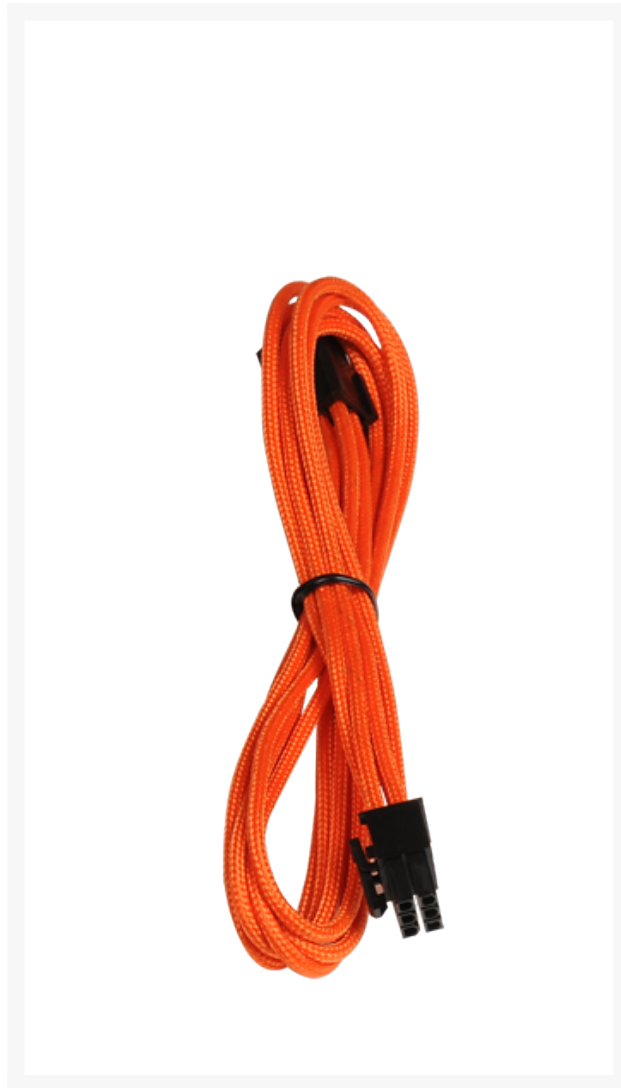


 **BitFenix 6-pin Video Card
Extension Cable - 45 cm -
Orange Sleeve**

Special Price
\$1.95 was
\$7.99

Product Images

Short Description

With input from some of the world's most prolific case modders, BitFenix Alchemy Multisleeved Cables offer a premium ultra-dense weave and a unique multisleeved construction for an unparalleled look. These premium cables feature precision molded connectors, and come in a variety of colors and cable types, enabling modders to transform normal PCs into objects of wonderment.

Description

With input from some of the world's most prolific case modders, BitFenix Alchemy Multisleeved Cables offer a premium ultra-dense weave and a unique multisleeved construction for an unparalleled look. These premium cables feature precision molded connectors, and come in a variety of colors and cable types, enabling modders to transform normal PCs into objects of wonderment.

Features

Premium Ultra-Dense Weave

One look and it's easy to see why BitFenix Alchemy Multisleeved Cables are superior to the competition. They use a premium ultra-dense weave - several times denser than your typical sleeved cable. This level of quality means is that the cable underneath the sleeve is completely not visible, making Alchemy Multisleeved Cables the best available on the market.

Multi-Sleeved Construction

Alchemy Multisleeved Cables don't cut any corners. Each individual cable is wrapped in that luxurious premium ultra-dense weave sleeves, giving the entire cable a unique look.