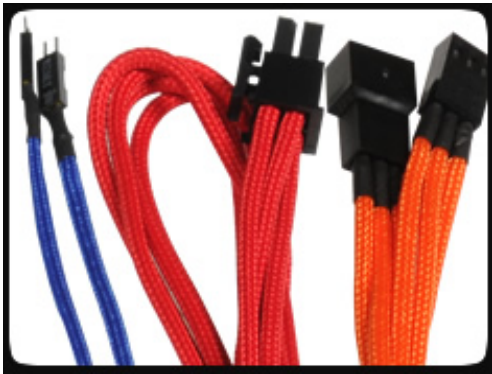


 **BitFenix 6-pin Video Card
Extension Cable - 45 cm -
Orange Sleeve**

Special Price
\$1.95 was
\$7.99

Product Images

Short Description

With input from some of the world's most prolific case modders, BitFenix Alchemy Multisleeved Cables offer a premium ultra-dense weave and a unique multisleeved construction for an unparalleled look. These premium cables feature precision molded connectors, and come in a variety of colors and cable types, enabling modders to transform normal PCs into objects of wonderment.

Description

With input from some of the world's most prolific case modders, BitFenix Alchemy Multisleeved Cables offer a premium ultra-dense weave and a unique multisleeved construction for an unparalleled look. These premium cables feature precision molded connectors, and come in a variety of colors and cable types, enabling modders to transform normal PCs into objects of wonderment.

Features

Premium Ultra-Dense Weave

One look and it's easy to see why BitFenix Alchemy Multisleeved Cables are superior to the competition. They use a premium ultra-dense weave - several times denser than your typical sleeved cable. This level of quality means is that the cable underneath the sleeve is completely not visible, making Alchemy Multisleeved Cables the best available on the market.

Multi-Sleeved Construction

Alchemy Multisleeved Cables don't cut any corners. Each individual cable is wrapped in that luxurious premium ultra-dense weave sleeves, giving the entire cable a unique look.