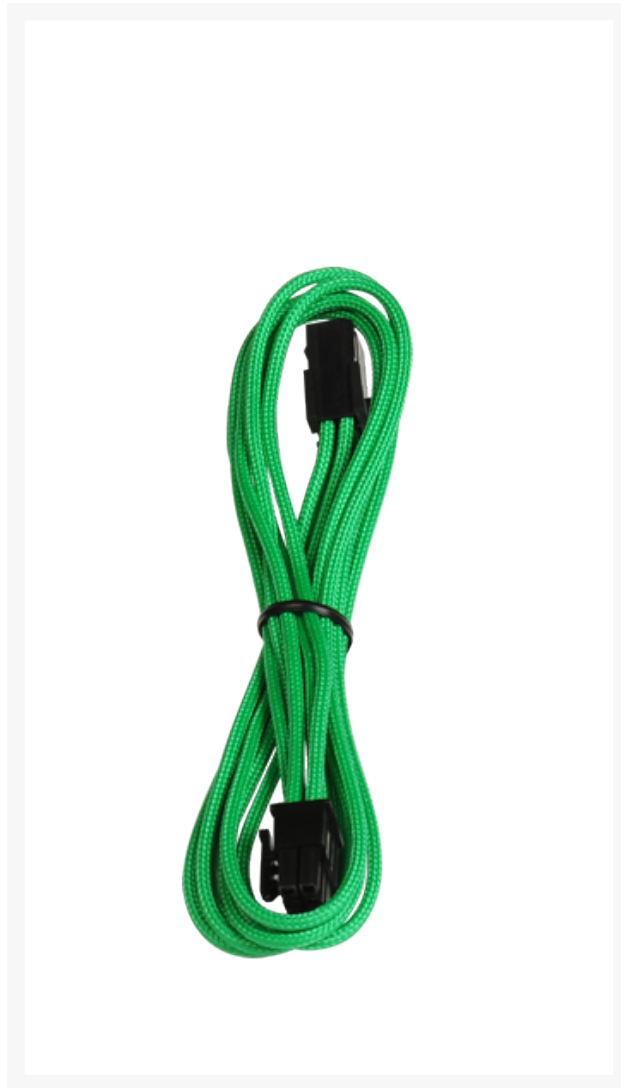


 **BitFenix 6-pin Video Card  
Extension Cable - 45 cm -  
Green Sleeve**

Special Price  
**\$1.95** was  
**\$7.99**

Product Images

## Short Description

---

With input from some of the world's most prolific case modders, BitFenix Alchemy Multisleeved Cables offer a premium ultra-dense weave and a unique multisleeved construction for an unparalleled look. These premium cables feature precision molded connectors, and come in a variety of colors and cable types, enabling modders to transform normal PCs into objects of wonderment.

## Description

---

With input from some of the world's most prolific case modders, BitFenix Alchemy Multisleeved Cables offer a premium ultra-dense weave and a unique multisleeved construction for an unparalleled look. These premium cables feature precision molded connectors, and come in a variety of colors and cable types, enabling modders to transform normal PCs into objects of wonderment.

## Features

---

Premium Ultra-Dense Weave

One look and it's easy to see why BitFenix Alchemy Multisleeved Cables are superior to the competition. They use a premium ultra-dense weave - several times denser than your typical sleeved cable. This level of quality means is that the cable underneath the sleeve is completely not visible, making Alchemy Multisleeved Cables the best available on the market.