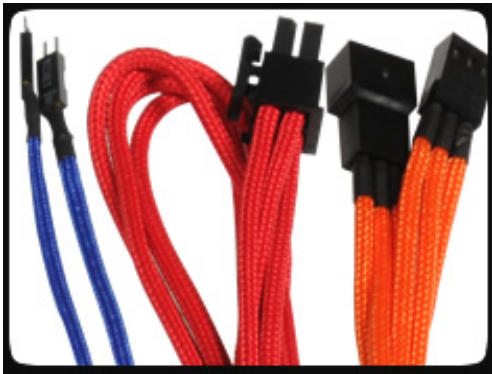

Multiple Colors and Cable Types

Alchemy Multisleeved Cables come in a large variety of colors and cable types. No matter what creation you are picturing, Alchemy has the right cables to complete your vision.