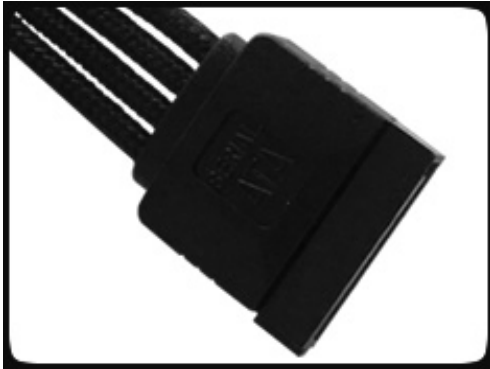

Precision Molded Connectors

All Alchemy Multisleeved Cable connectors are precision crafted to comply with connector size and shape standards. This means that completing your modding project with them is always headache-free.

Specifications

Cable Types:

Type:

Available Lengths (cm):

Available Colors: