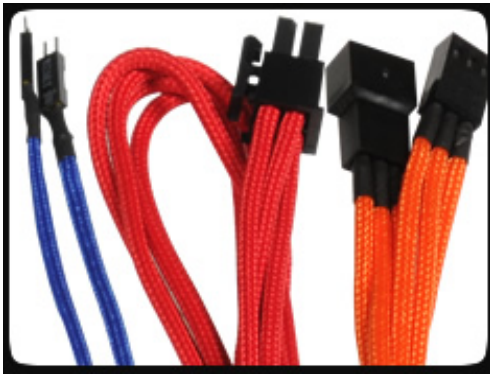

Multiple Colors and Cable Types

Alchemy Multisleeved Cables come in a large variety of colors and cable types. No matter what creation you are picturing, Alchemy has the right cables to complete your vision.