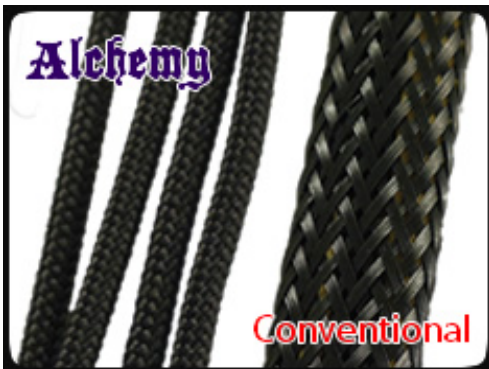

## Short Description

---

With input from some of the world's most prolific case modders, BitFenix Alchemy Multisleeved Cables offer a premium ultra-dense weave and a unique multisleeved construction for an unparalleled look. These premium cables feature precision molded connectors, and come in a variety of colors and cable types, enabling modders to transform normal PCs into objects of wonderment.

## Description

---

With input from some of the world's most prolific case modders, BitFenix Alchemy Multisleeved Cables offer a premium ultra-dense weave and a unique multisleeved construction for an unparalleled look. These premium cables feature precision molded connectors, and come in a variety of colors and cable types, enabling modders to transform normal PCs into objects of wonderment.

## Features

---

Premium Ultra-Dense Weave

One look and it's easy to see why BitFenix Alchemy Multisleeved Cables are superior to the competition. They use a premium ultra-dense weave - several times denser than your typical sleeved cable. This level of quality means is that the cable underneath the sleeve is completely not visible, making Alchemy Multisleeved Cables the best available on the market.

Multi-Sleeved Construction

Alchemy Multisleeved Cables don't cut any corners. Each individual cable is wrapped in that luxurious premium ultra-dense weave sleeves, giving the entire cable a unique look.