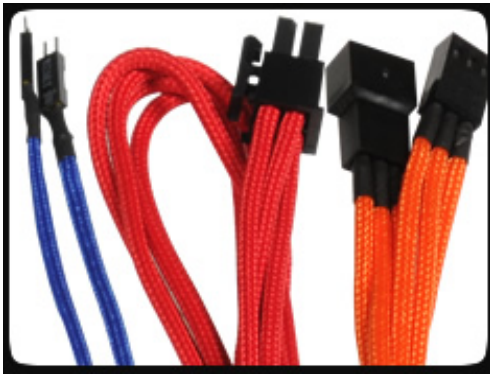

 **BitFenix 8-pin Video Card
Extension Cable - 45 cm -
Blue Sleeve**

Special Price
\$1.95 was
\$7.99

Product Images

Short Description

With input from some of the world's most prolific case modders, BitFenix Alchemy Multisleeved Cables offer a premium ultra-dense weave and a unique multisleeved construction for an unparalleled look. These premium cables feature precision molded connectors, and come in a variety of colors and cable types, enabling modders to transform normal PCs into objects of wonderment.

Description

With input from some of the world's most prolific case modders, BitFenix Alchemy Multisleeved Cables offer a premium ultra-dense weave and a unique multisleeved construction for an unparalleled look. These premium cables feature precision molded connectors, and come in a variety of colors and cable types, enabling modders to transform normal PCs into objects of wonderment.

Features

Premium Ultra-Dense Weave

One look and it's easy to see why BitFenix Alchemy Multisleeved Cables are superior to the competition. They use a premium ultra-dense weave - several times denser than your typical sleeved cable. This level of quality means is that the cable underneath the sleeve is completely not visible, making Alchemy Multisleeved Cables the best available on the market.

Multi-Sleeved Construction

Alchemy Multisleeved Cables don't cut any corners. Each individual cable is wrapped in that luxurious premium ultra-dense weave sleeves, giving the entire cable a unique look.