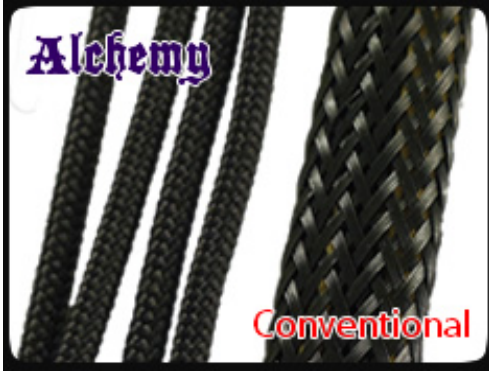

BitFenix Molex to SATA Power Extension Cable - 45cm - Silver Sleeve

Special Price
\$1.95 was
\$6.99

Product Images

Short Description

With input from some of the world's most prolific case modders, BitFenix Alchemy Multisleeved Cables offer a premium ultra-dense weave and a unique multisleeved construction for an unparalleled look. These premium cables feature precision molded connectors, and come in a variety of colors and cable types, enabling modders to transform normal PCs into objects of wonderment.

Description

With input from some of the world's most prolific case modders, BitFenix Alchemy Multisleeved Cables offer a premium ultra-dense weave and a unique multisleeved construction for an unparalleled look. These premium cables feature precision molded connectors, and come in a variety of colors and cable types, enabling modders to transform normal PCs into objects of wonderment.

Features

Premium Ultra-Dense Weave

One look and it's easy to see why BitFenix Alchemy Multisleeved Cables are superior to the competition. They use a premium ultra-dense weave - several times denser than your typical sleeved cable. This level of quality means is that the cable underneath the sleeve is completely not visible, making Alchemy Multisleeved Cables the best available on the market.

Multi-Sleeved Construction

Alchemy Multisleeved Cables don't cut any corners. Each individual cable is wrapped in that luxurious premium ultra-dense weave sleeves, giving the entire cable a unique look.