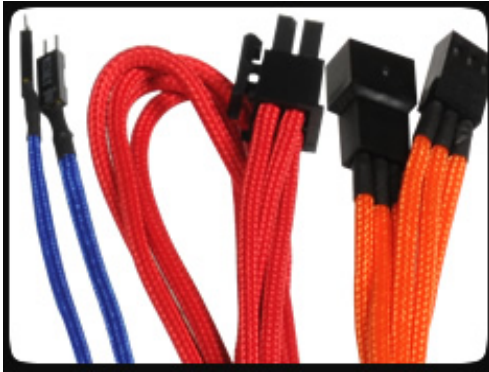

BitFenix Molex to SATA Power Extension Cable - 45cm - Silver Sleeve

Special Price
\$1.95 was
\$6.99

Product Images

Short Description

With input from some of the world's most prolific case modders, BitFenix Alchemy Multisleeved Cables offer a premium ultra-dense weave and a unique multisleeved construction for an unparalleled look. These premium cables feature precision molded connectors, and come in a variety of colors and cable types, enabling modders to transform normal PCs into objects of wonderment.

Description

With input from some of the world's most prolific case modders, BitFenix Alchemy Multisleeved Cables offer a premium ultra-dense weave and a unique multisleeved construction for an unparalleled look. These premium cables feature precision molded connectors, and come in a variety of colors and cable types, enabling modders to transform normal PCs into objects of wonderment.

Features

Premium Ultra-Dense Weave

One look and it's easy to see why BitFenix Alchemy Multisleeved Cables are superior to the competition. They use a premium ultra-dense weave - several times denser than your typical sleeved cable. This level of quality means is that the cable underneath the sleeve is completely not visible, making Alchemy Multisleeved Cables the best available on the market.

Multi-Sleeved Construction

Alchemy Multisleeved Cables don't cut any corners. Each individual cable is wrapped in that luxurious premium ultra-dense weave sleeves, giving the entire cable a unique look.