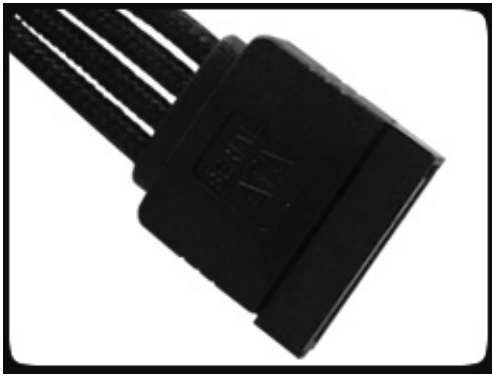

Precision Molded Connectors

All Alchemy Multisleeved Cable connectors are precision crafted to comply with connector size and shape standards. This means that completing your modding project with them is always headache-free.

Specifications

Cable Types:

Type:

Available Lengths (cm):   **Available Colors:**