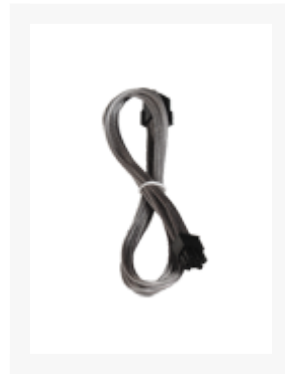

BitFenix Molex to SATA Power Extension Cable - 45cm - Silver Sleeve

Special Price
\$1.95 was
\$6.99

Product Images

Short Description

With input from some of the world's most prolific case modders, BitFenix Alchemy Multisleeved Cables offer a premium ultra-dense weave and a unique multisleeved construction for an unparalleled look. These premium cables feature precision molded connectors, and come in a variety of colors and cable types, enabling modders to transform normal PCs into objects of wonderment.

Description

With input from some of the world's most prolific case modders, BitFenix Alchemy Multisleeved Cables offer a premium ultra-dense weave and a unique multisleeved construction for an unparalleled look. These premium cables feature precision molded connectors, and come in a variety of colors and cable types, enabling modders to transform normal PCs into objects of wonderment.

Features

Premium Ultra-Dense Weave

One look and it's easy to see why BitFenix Alchemy Multisleeved Cables are superior to the competition. They use a premium ultra-dense weave - several times denser than your typical sleeved cable. This level of quality means is that the cable underneath the sleeve is completely not visible, making Alchemy Multisleeved Cables the best available on the market.

Multi-Sleeved Construction

Alchemy Multisleeved Cables don't cut any corners. Each individual cable is wrapped in that luxurious premium ultra-dense weave sleeves, giving the entire cable a unique look.