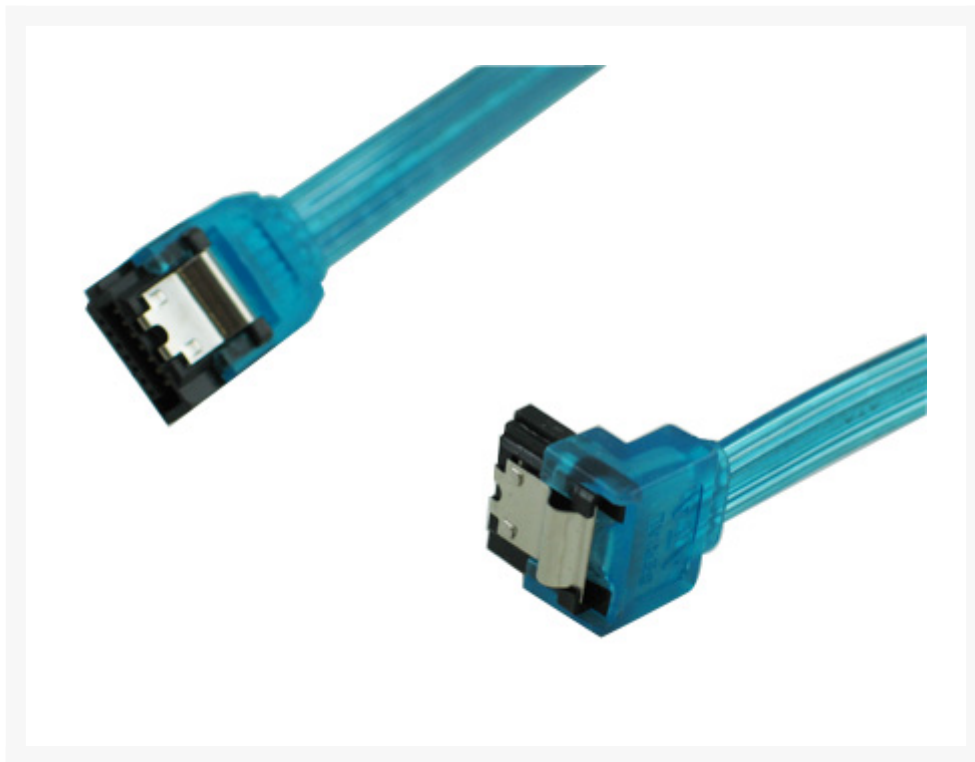

OKGEAR 36 inch SATA 3.0 Cable - Straight to Right Angle - UV Blue

$3.99

Product Images

Short Description

Product Details:

OKGEAR 36 inch SATA 3.0 Cable - Straight to Right Angle - UV Blue

Features:

- Durable flexible rubber sleeving can be bent and twisted.