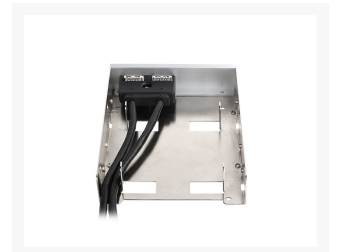

# Silverstone 3.5" Bay Dual USB 3.0 and Dual 2.5" HDD / SSD Adapter - Silver

\$24.99

## Short Description

---

USB 2.0 is the most widely used port in modern computers, but with USB 3.0 emerging to provide up to ten times speed increase, the move to upgrade to USB 3.0 becomes more important. The FP36 is SilverStone's solution for users to quickly upgrade cases that lack front USB 3.0 ports. It is also a drive bay adapter that has mounting slots for two 2.5" hard drives. The FP36 has cables that connect directly to motherboard rear I/O panel's USB 3.0 ports (for motherboards with built-in USB 3.0 support) and sports a beautiful brushed aluminum front cover that blends nicely with most cases.

## Description

---

USB 2.0 is the most widely used port in modern computers, but with USB 3.0 emerging to provide up to ten times speed increase, the move to upgrade to USB 3.0 becomes more important. The FP36 is SilverStone's solution for users to quickly upgrade cases that lack front USB 3.0 ports. It is also a drive bay adapter that has mounting slots for two 2.5" hard drives. The FP36 has cables that connect directly to motherboard rear I/O panel's USB 3.0 ports (for motherboards with built-in USB 3.0 support) and sports a beautiful brushed aluminum front cover that blends nicely with most cases.

## Features

---

- Support USB 3.0 for maximum data transfer
- Support two 2.5" hard drive mounts
- Easy to install and compatible with most cases
- High quality aluminum finish