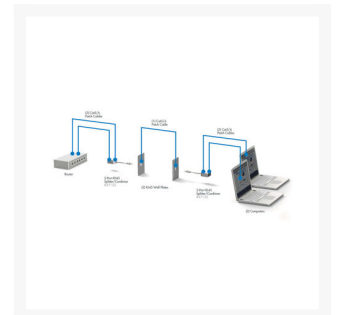

2-Port RJ45 Splitter/Combiner Cable - 6in.

\$9.99

Product Images

Short Description

This 2-port passive splitter is handy when you need another network connection but don't have the time or the money to add another cable drop.

Description

Product Details:

This 2-port passive splitter is handy when you need another network connection but don't have the time or the money to add another cable drop. Simply plug one device into your work area network port and another unit to the corresponding patch panel port. Now you can run two network devices over the same network cable. Non-intrusive to the network; a simple plug-and-play installation.

Please Note: Sold individually, this item must be used in pairs for each installation, one on each end of the cable.

Specifications

Specifications:

Supports network speeds up to 100 Mbps
Warranty: Lifetime
Color: White
Length: 5.9in
Mfr: Cables To Go
Weight: 0.090lbs

Additional Information

SKU	37133
Weight	0.5000
Color	White
Cable Type	RJ45 Splitter
Length	6"
Vendor SKU/EAN	757120371335