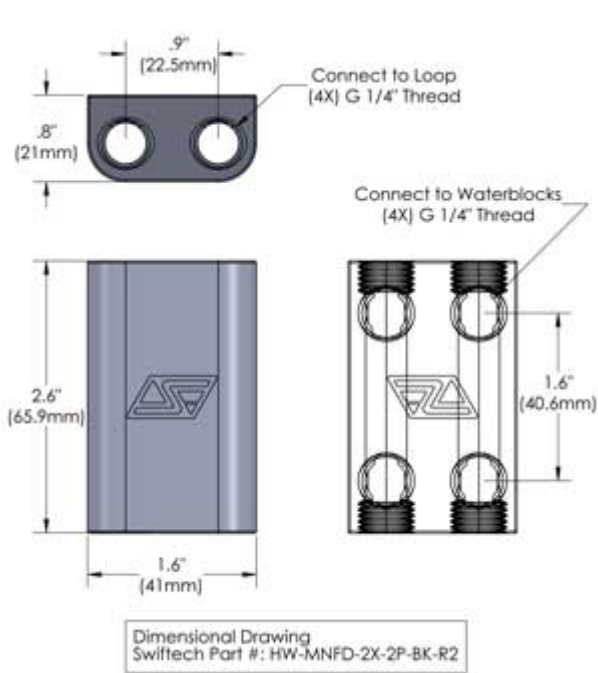

Features

Specifications

Available Sizes

- For SLI/CrossFire (2 cards)
 - 1.6" PCI Spacing
 - 2.4" PCI Spacing
- For Triple SLI/CrossFire (3 cards) 1.6" PCI spacing

Available Colors

- Black with Chrome Logo
- White with Black Logo

Specifications:

Material:

- Polyacetal Copolymer with inlayed Chrome Plated Logo
- White Polyacetal Copolymer with inlayed Black Logo

- Port sizes: G1/4" (1/4" BSPP)

What's included the Box:

- Bridge
- (2) G1/4 Chrome plated plugs

Compatible Swifttech fittings (optional):

- 1/4" BSPP x 1/2" barb, Eurostyle
- 1/4" BSPP x 3/8" barb, Eurostyle

Other compatible fittings:

- All G1/4 barb fittings
- Compression fittings up to 1/2" Tube OD