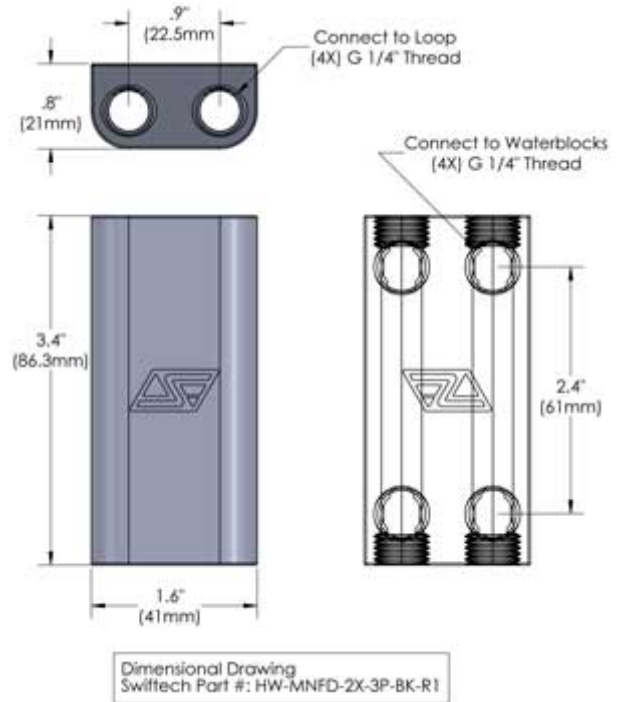

Features

Specifications

Available Sizes

- For SLI/CrossFire (2 cards)
 - 1.6" PCI Spacing
 - 2.4" PCI Spacing
- For Triple SLI/CrossFire (3 cards) 1.6" PCI spacing

Available Colors

- Black with Chrome Logo
- White with Black Logo

Specifications:

Material:

- Polyacetal Copolymer with inlayed Chrome Plated Logo
- White Polyacetal Copolymer with inlayed Black Logo

- Port sizes: G1/4" (1/4" BSPP)

What's included the Box:

- Bridge
- (2) G1/4 Chrome plated plugs

Compatible Swifttech fittings (optional):

- 1/4" BSPP x 1/2" barb, Eurostyle
- 1/4" BSPP x 3/8" barb, Eurostyle

Other compatible fittings:

- All G1/4 barb fittings
- Compression fittings up to 1/2" Tube OD