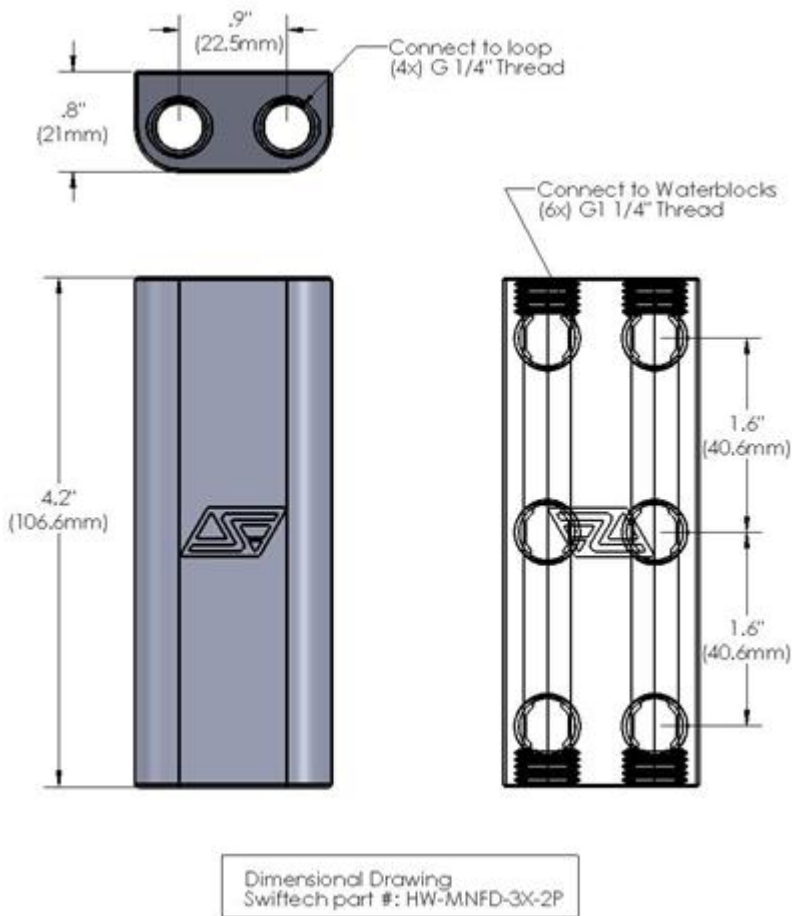

Features

Specifications

Available Sizes

- For SLI/CrossFire (2 cards)
 - 1.6" PCI Spacing
 - 2.4" PCI Spacing
- For Triple SLI/CrossFire (3 cards) 1.6" PCI spacing

Available Colors

- Black with Chrome Logo
- White with Black Logo

Specifications:

Material:

- Polyacetal Copolymer with inlayed Chrome Plated Logo
- White Polyacetal Copolymer with inlayed Black Logo

- Port sizes: G1/4" (1/4" BSPP)

What's included the Box:

- Bridge
- (2) G1/4 Chrome plated plugs

Compatible Swifttech fittings (optional):

- 1/4" BSPP x 1/2" barb, Eurostyle
- 1/4" BSPP x 3/8" barb, Eurostyle

Other compatible fittings:

- All G1/4 barb fittings
- Compression fittings up to 1/2" Tube OD