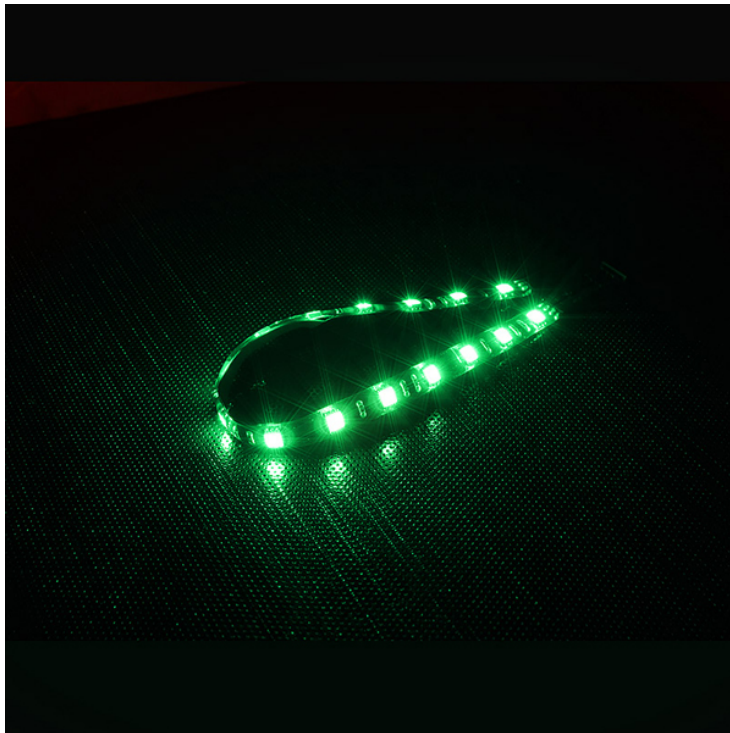

Bitfenix Alchemy Connect 15 LED Light Strip - 300mm - Green

\$18.75

Product Images

Short Description

Part of the BitFenix Alchemy Premium Modding Series, Alchemy LED Strips are the ideal choice when modding inspiration strikes. These precision manufactured LED Strips come with BitFenix TriBright LED Technology for the absolute brightest LED strips available. Alchemy LED Strips come in both chainable

Connect and waterproof Aqua, and offer a multitude of lengths and colors, enabling you to bring your modding vision to light.

Description

Part of the BitFenix Alchemy Premium Modding Series, Alchemy LED Strips are the ideal choice when modding inspiration strikes. These precision manufactured LED Strips come with BitFenix TriBright LED Technology for the absolute brightest LED strips available. Alchemy LED Strips come in both chainable Connect and waterproof Aqua, and offer a multitude of lengths and colors, enabling you to bring your modding vision to light.

Precision Manufactured

Alchemy LED Strips are made using a precision SMT manufacturing process, which means the highest quality, enhanced current conduction, and prolonged life.

Chainable Connect Series

Have a special idea that needs an extra-long length of LED strips? No problem. With Alchemy Connect LED Strips, you can connect as many strips together as you need with the only limitation being your power supply's current.