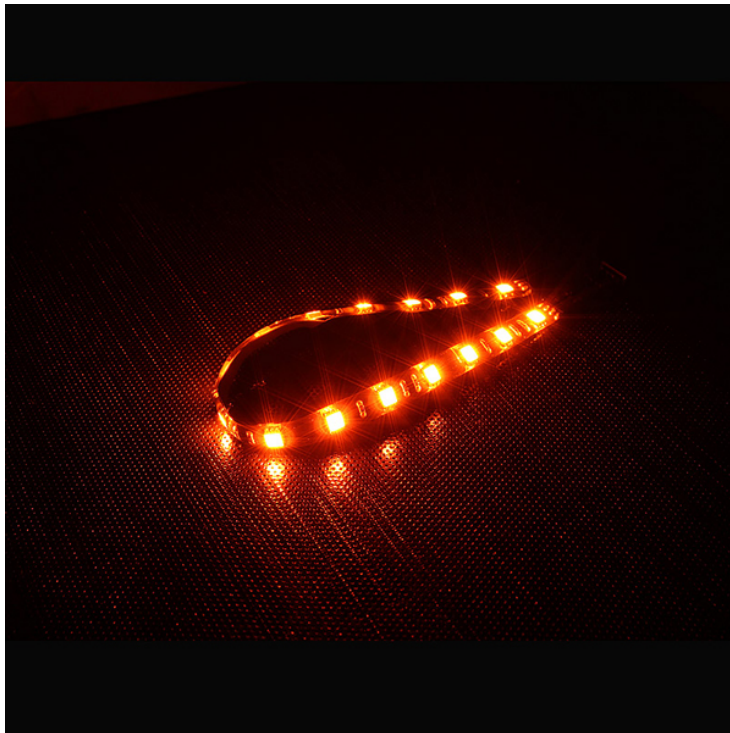

Bitfenix Alchemy Connect 15 LED Light Strip - 300mm - Orange

\$18.75

Product Images

Short Description

Part of the BitFenix Alchemy Premium Modding Series, Alchemy LED Strips are the ideal choice when modding inspiration strikes. These precision manufactured LED Strips come with BitFenix TriBright LED Technology for the absolute brightest LED strips available. Alchemy LED Strips come in both chainable

Connect and waterproof Aqua, and offer a multitude of lengths and colors, enabling you to bring your modding vision to light.

Description

Part of the BitFenix Alchemy Premium Modding Series, Alchemy LED Strips are the ideal choice when modding inspiration strikes. These precision manufactured LED Strips come with BitFenix TriBright LED Technology for the absolute brightest LED strips available. Alchemy LED Strips come in both chainable Connect and waterproof Aqua, and offer a multitude of lengths and colors, enabling you to bring your modding vision to light.

Precision Manufactured

Alchemy LED Strips are made using a precision SMT manufacturing process, which means the highest quality, enhanced current conduction, and prolonged life.

Chainable Connect Series

Have a special idea that needs an extra-long length of LED strips? No problem. With Alchemy Connect LED Strips, you can connect as many strips together as you need with the only limitation being your power supply's current.