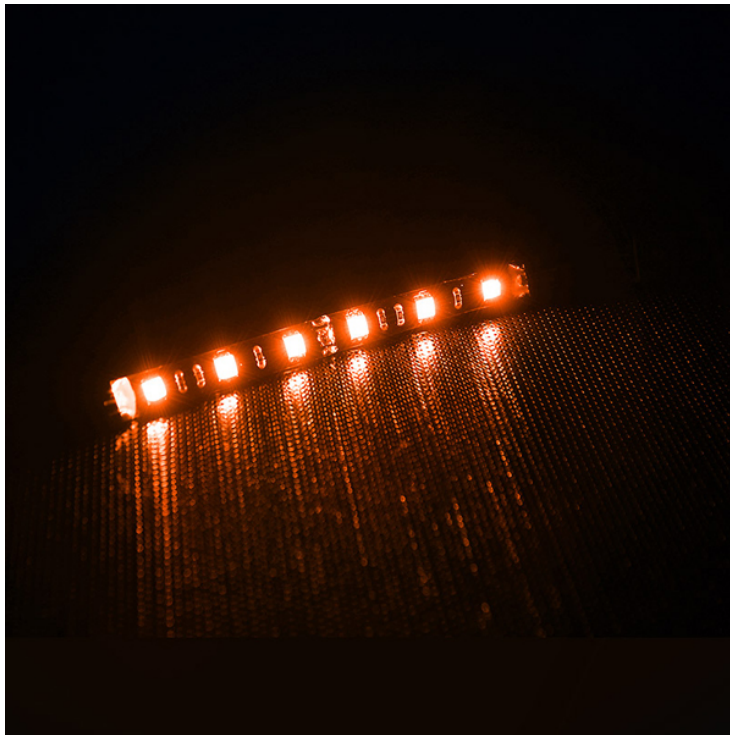

Bitfenix Alchemy Connect 6 LED Light Strip - 120mm - Orange

\$10.00

Product Images

Short Description

Part of the BitFenix Alchemy Premium Modding Series, Alchemy LED Strips are the ideal choice when modding inspiration strikes. These precision manufactured LED Strips come with BitFenix TriBright LED Technology for the absolute brightest LED strips available. Alchemy LED Strips come in both chainable

Connect and waterproof Aqua, and offer a multitude of lengths and colors, enabling you to bring your modding vision to light.

Description

Part of the BitFenix Alchemy Premium Modding Series, Alchemy LED Strips are the ideal choice when modding inspiration strikes. These precision manufactured LED Strips come with BitFenix TriBright LED Technology for the absolute brightest LED strips available. Alchemy LED Strips come in both chainable Connect and waterproof Aqua, and offer a multitude of lengths and colors, enabling you to bring your modding vision to light.

Have a special idea that needs an extra-long length of LED strips? No problem. With Alchemy Connect LED Strips, you can connect as many strips together as you need with the only limitation being your power supply's current.

✖ Multiple Colors and Lengths

No two modding projects are alike, which is why Alchemy LED Strips come in a large variety of colors and lengths.

Specifications

LED Strip Types

Type	Available Lengths (cm)	No. of LEDs	Available Colors
Alchemy Connect	12	6	Red, Orange, Green, Blue, White
	30	15	
	60	30	
Alchemy Aqua	20	6	
	30	9	
	50	15	