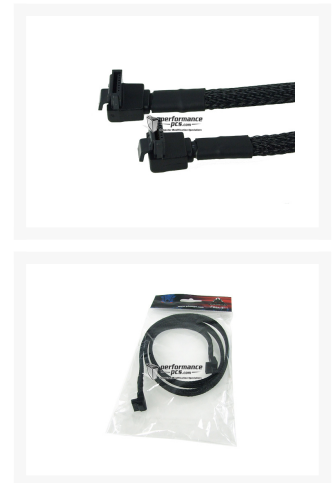

# Phobya SATA 3.0 Connection Cable Angled With Safety Latch 90cm - Black Sleeved

\$6.99

## Short Description

Connection cable between Mainboard and SATA devices.

This cable was used to connect different SATA devices such as HDDs or optical drives to the Mainboard. Additionally shielded and insulated, this cable is perfect for use in your PC. The safety latch is an additional safety feature which locks the plug into place to ensure a safe connection. This connection can be loosened by hand by pressing the plug.

### Product Details:

Connection cable between Mainboard and SATA devices.

This cable was used to connect different SATA devices such as HDDs or optical drives to the Mainboard. Additionally shielded and insulated, this cable is perfect for use in your PC. The safety latch is an additional safety feature which locks the plug into place to ensure a safe connection. This connection can be loosened by hand by pressing the plug.

## Specifications

---

Specifications:

Length: 90cm

Colour: Black sleeve, black connectors, black heatshrink

Two angled connectors

Connection type: SATA

Extent of delivery: