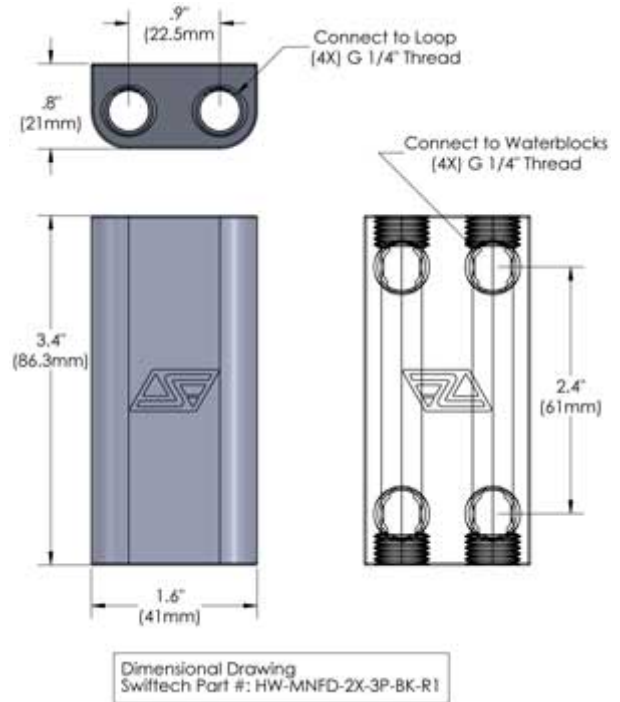

### Specifications:

#### Material:

- Polyacetal Copolymer with inlayed Chrome Plated Logo
- White Polyacetal Copolymer with inlayed Black Logo

- Port sizes: G1/4" (1/4" BSPP)

What's included the Box:

- Bridge
- (2) G1/4 Chrome plated plugs