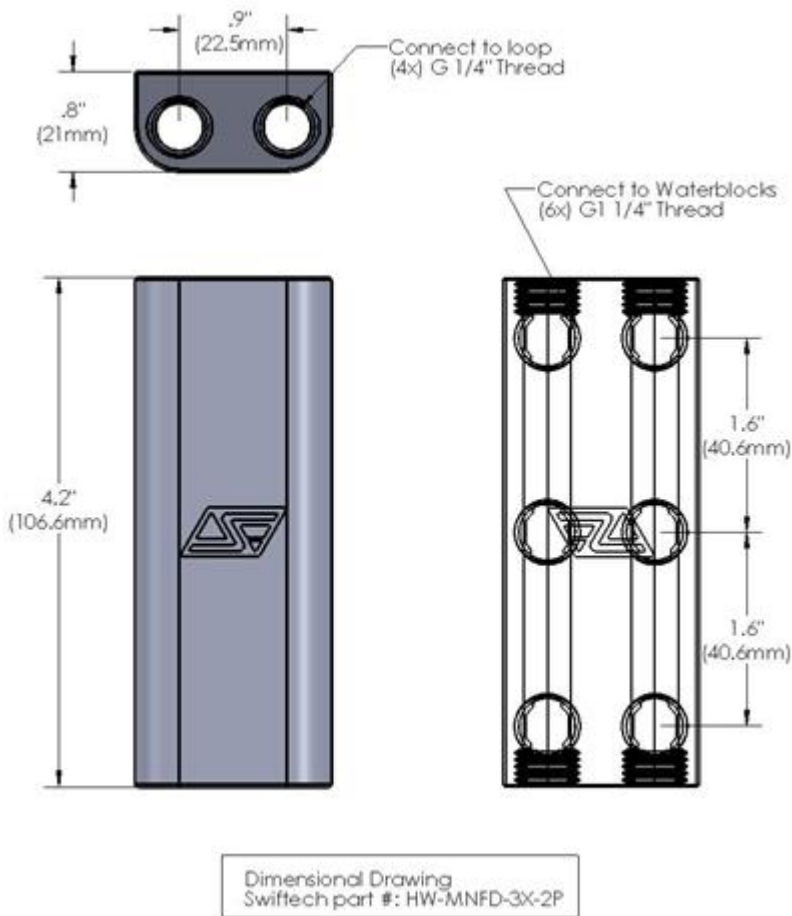

- Port sizes: G1/4" (1/4" BSPP)

What's included the Box:

- Bridge
- (2) G1/4 Chrome plated plugs

Compatible Swifttech fittings (optional):