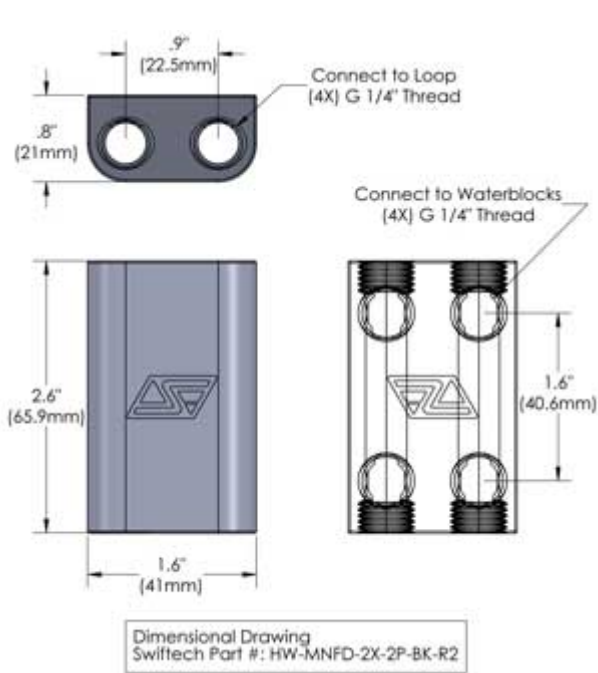

- Port sizes: G1/4" (1/4" BSPP)

What's included the Box:

- Bridge
- (2) G1/4 Chrome plated plugs

Compatible Swifttech fittings (optional):