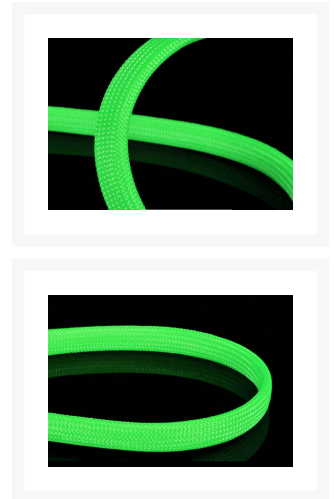

# Bitspower Super Tight Weave Sleeving 3/8" - Green

\$0.89

## Short Description

The Bitspower Super Tight Weave 3/8" Cable Sleeve has a 3/8 inch (9.525mm) outer diameter and has some of the densest weave available. Braided expandable sleeving is the ideal solution for tidying up case wiring and achieving a professional look in your case.

### Product Details:

The Bitpower Super Tight Weave 3/8" Cable Sleeve has a 3/8 inch (9.525mm) outer diameter and has some of the densest weave available. Braided expandable sleeving is the ideal solution for tidying up case wiring and achieving a professional look in your case.