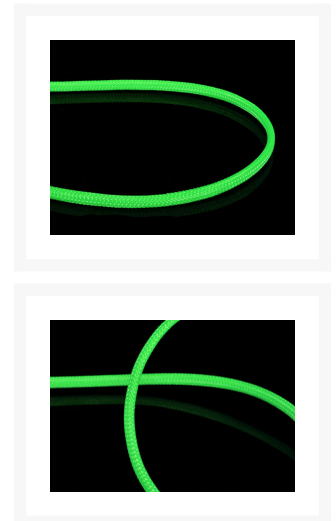

Bitspower Super Tight Weave Sleeving 1/8" - Green

$0.59

Product Images

Short Description

Product Details:

The Bitspower Super Tight Weave 1/8" Cable Sleeve has a 1/8 inch (3.18mm) outer diameter and has some of the densest weave available. Braided expandable sleeving is the ideal solution for tidying up case wiring and achieving a professional look in your case.

Note: Product is Sold by the Foot