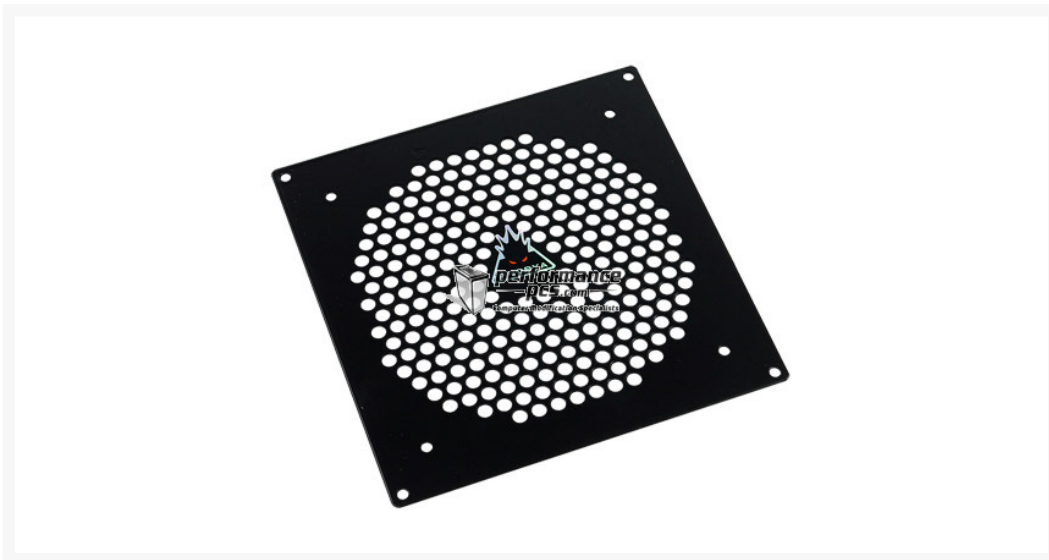

Phobya Radiator Grill Single (140) - Hole Series - Black

\$15.95

Product Images

Short Description

Made out of SC steel radiator grills are the perfect cover for each radiator. They also offer if fans are mounted to protect against the fast-rotating rotors. If the radiator is recessed into the casing makes this perfectly shaped aperture the perfect end to the housing cover.

Description

Made out of SC steel radiator grills are the perfect cover for each radiator. They also offer if fans are mounted to protect against the fast-rotating rotors. If the radiator is recessed into the casing makes this perfectly shaped aperture the perfect end to the

housing cover. For this purpose, extra added an outer edge, in which holes are present to ensure an independent assembly of the cover on the radiator cover and the fan and radiator. This panel is intended for radiator with a 140mm fan size. This is not an inferior standard panel but the very best products for their projects.

Visually, many variants are available, also there is this Phobya panel Color in white, silver and black. But all have one constant: the quality seal of the house Phobya in the center of the diaphragm!