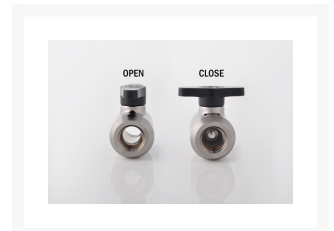

Bitspower Mini-Valve - Black Sparkle

\$21.99

Product Images

Features

- Min. ID 10MM, True Hi Flow Design.
- Excellent Control Of Water Flow.
- Compact And Mini Style.

Specifications

- Thread : G1/4" x 2
- Color : Black Sparkle.

Additional Information

Brand	Bitspower
SKU	BP-MVV-BSBK
Weight	0.2000
Special Order	No
Fitting Type	Valve
Fitting Angle	180 T
Fitting Finish	Black Chrome
Vendor SKU/EAN	4719552205226