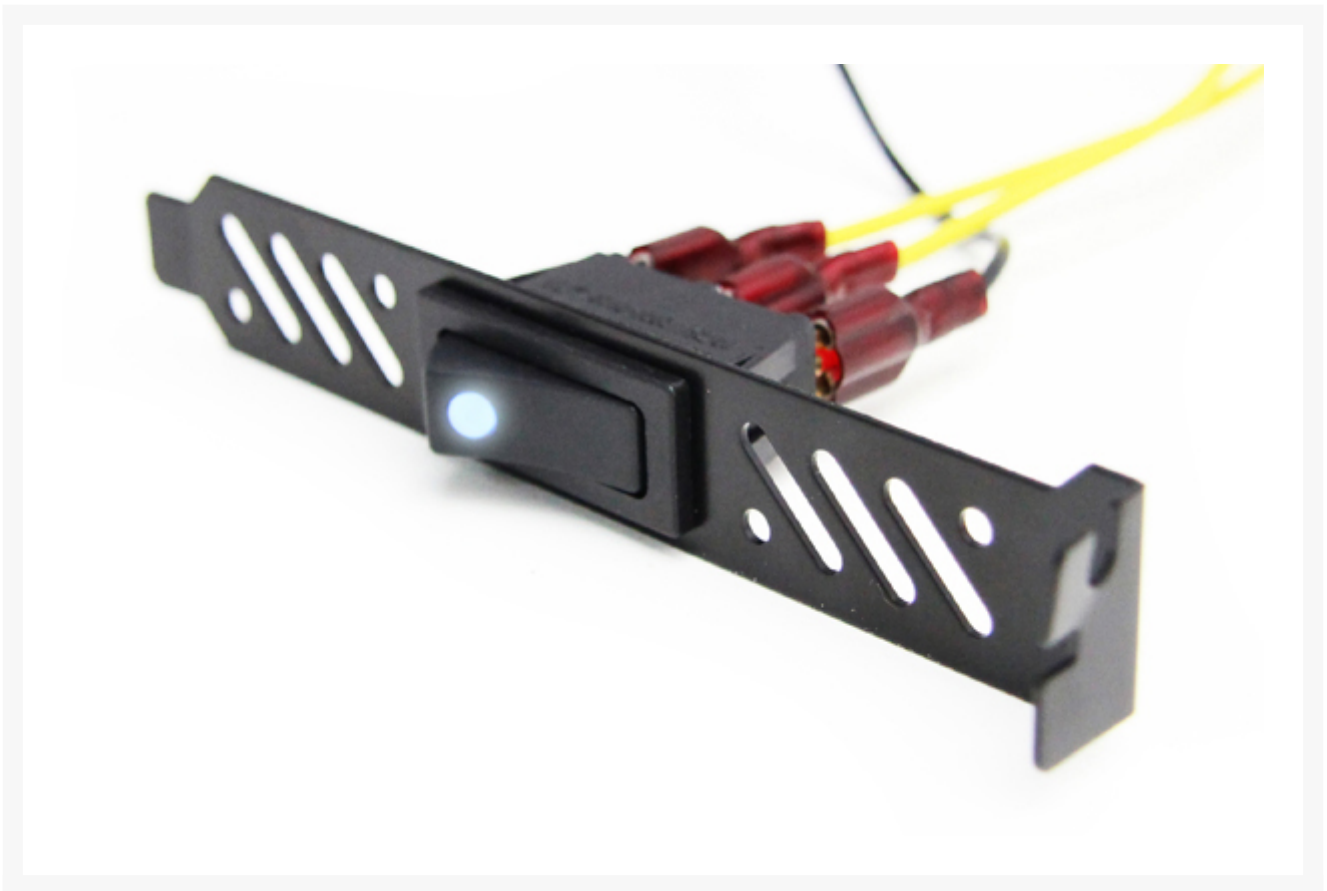

ModMyToys Premium Vented Black PCI Bracket with LED Rocker Switch - Blue

\$4.99

Product Images

Short Description

Great new ModMyToys version powder-coated black PCI bracket with rocker switch and large LED! This extremely useful switch can be mounted in an empty PCI slot and control any electronic needs including lighting and fans. If you don't want your switches to be visible or you don't want to drill a hole in your case, then this is the switch for you! This can replace boring cathode PCI switches that don't have LED's and replace with an easy to see rocker that is great to see in the dark!

Description

Great new ModMyToys version powder-coated black PCI bracket with rocker switch and large LED! This extremely useful switch can be mounted in an empty PCI slot and control any electronic needs including lighting and fans. If you don't want your switches to be visible or you don't want to drill a hole in your case, then this is the switch for you! This can replace boring cathode PCI switches that don't have LED's and replace with an easy to see rocker that is great to see in the dark!

Features:

- Easy to Install
- 3 terminals: (2) Silver ones for 12V Power and ACCY (what you are powering) and (1) Copper Ground
- Long lifespan
- Beautiful lit LED's in choice of 6 colors

Optional Male Molex with Ground wire or complete cathode light wiring ready to go!

Additional Information

Brand	ModMyToys
SKU	MMT-PCISWITCH-BL
Weight	0.2500
Color	Black
Switch Type	Rocker PCI
LED Color	Blue
Vendor SKU/EAN	0610696980038