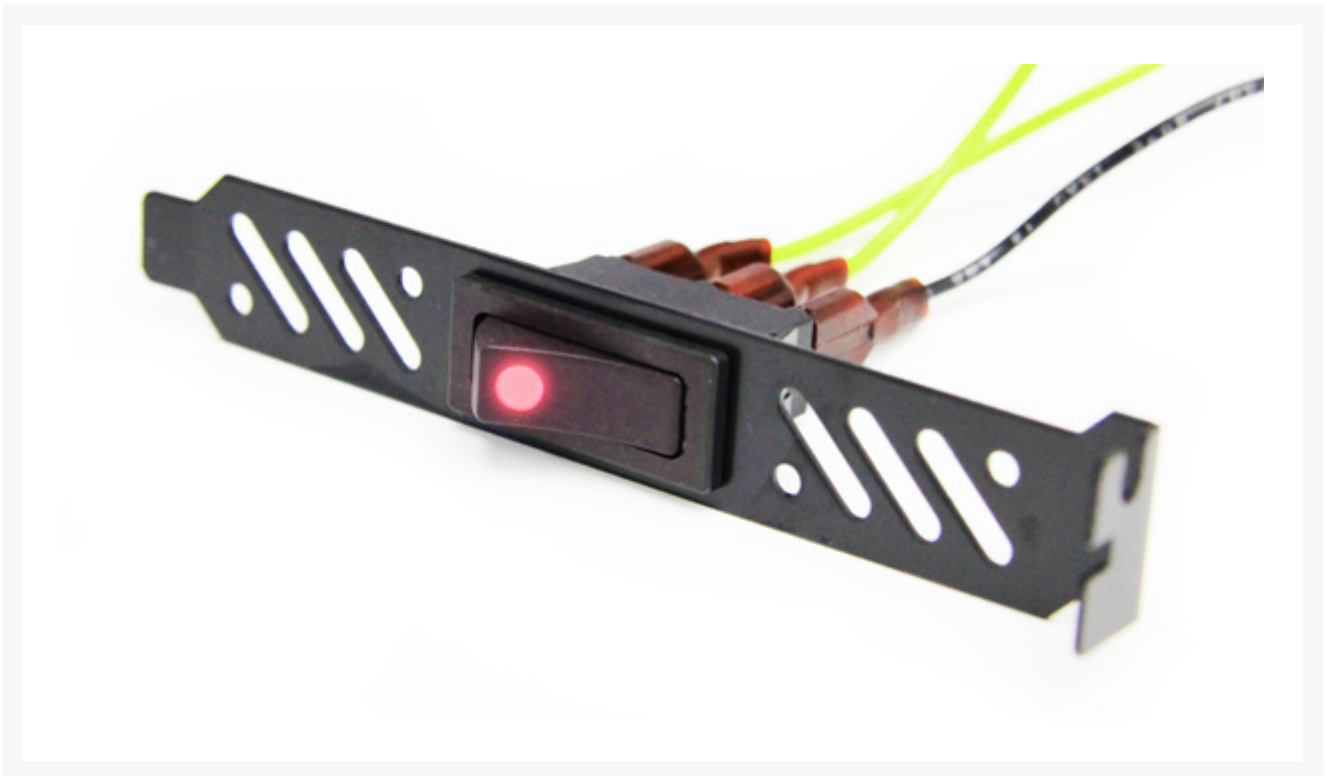

ModMyToys Premium Vented Black PCI Bracket with LED Rocker Switch - Red

\$4.99

Product Images

Short Description

Great new ModMyToys version powder-coated black PCI bracket with rocker switch and large LED! This extremely useful switch can be mounted in an empty PCI slot and control any electronic needs including

lighting and fans. If you don't want your switches to be visible or you don't want to drill a hole in your case, then this is the switch for you! This can replace boring cathode PCI switches that don't have LED's and replace with an easy to see rocker that is great to see in the dark!

Description

Great new ModMyToys version powder-coated black PCI bracket with rocker switch and large LED! This extremely useful switch can be mounted in an empty PCI slot and control any electronic needs including lighting and fans. If you don't want your switches to be visible or you don't want to drill a hole in your case, then this is the switch for you! This can replace boring cathode PCI switches that don't have LED's and replace with an easy to see rocker that is great to see in the dark!

Features:

- Easy to Install
- 3 terminals: (2) Silver ones for 12V Power and ACCY (what you are powering) and (1) Copper Ground
- Long lifespan
- Beautiful lit LED's in choice of 6 colors

Optional Male Molex with Ground wire or complete cathode light wiring ready to go!