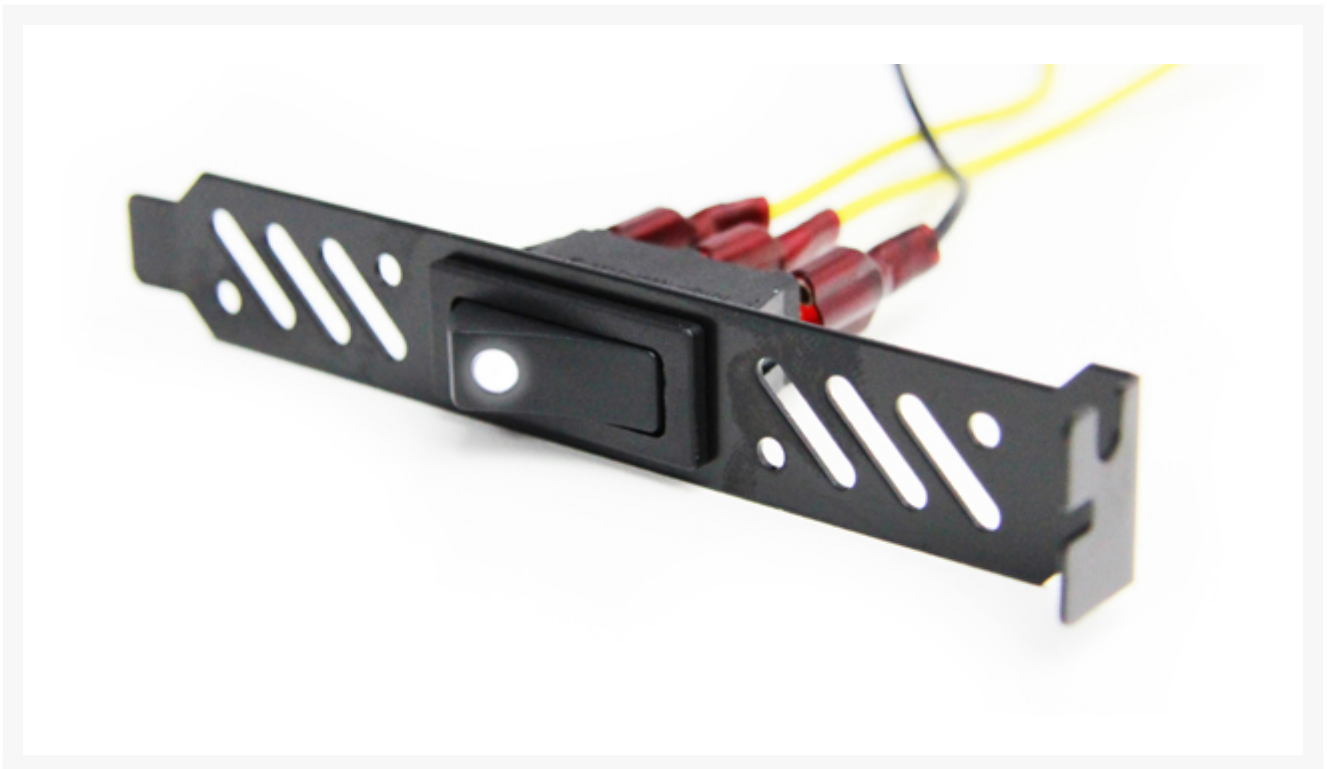

ModMyToys Premium Vented Black PCI Bracket with LED Rocker Switch - White

\$4.99

Product Images

Short Description

Great new ModMyToys version powder-coated black PCI bracket with rocker switch and large LED! This extremely useful switch can be mounted in an empty PCI slot and control any electronic needs including lighting and fans. If you don't want your switches to be visible or you don't want to drill a hole in your case,

then this is the switch for you! This can replace boring cathode PCI switches that don't have LED's and replace with an easy to see rocker that is great to see in the dark!

Description

Great new ModMyToys version powder-coated black PCI bracket with rocker switch and large LED! This extremely useful switch can be mounted in an empty PCI slot and control any electronic needs including lighting and fans. If you don't want your switches to be visible or you don't want to drill a hole in your case, then this is the switch for you! This can replace boring cathode PCI switches that don't have LED's and replace with an easy to see rocker that is great to see in the dark!

Optional Male Molex with Ground wire or complete cathode light wiring ready to go!

Features

Features:

- Easy to Install
- 3 terminals: (2) Silver ones for 12V Power and ACCY (what you are powering) and (1) Copper Ground
- Long lifespan
- Beautiful lit LED's in choice of 6 colors

Additional Information

Brand	ModMyToys
SKU	MMT-PCISWITCH-WH
Weight	0.2500
Color	Black
Switch Type	Rocker PCI
LED Color	White
Vendor SKU/EAN	0610696980021