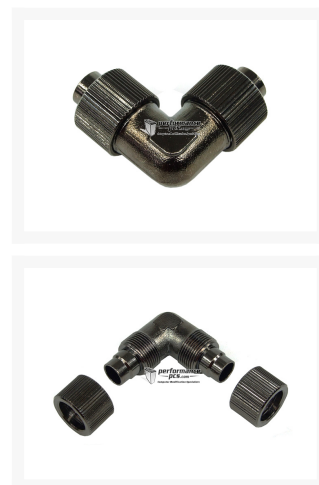

Phobya 13/10mm (10x1.5mm) L Hose Connector - Compact - Black Nickel Plated

\$6.25

Product Images

Short Description

Product Details:

High-quality robust hose connector. The hose securely fixated with the union nut, yet it can easily be released by hand. This connector is angled by 90°. This system ensures maximum safety and easy installation.

Specifications:

- Material: Brass
- Hose compatibility: Inner diameter 10mm; Outer diameter 13mm
- Outer diameter union nut: 20mm

Extent of delivery:

1x 13/10mm (10x1,5mm) hose L-shape hose connector - compact - black nickel plated

Description

Product Details:

High-quality robust hose connector. The hose securely fixated with the union nut, yet it can easily be released by hand. This connector is angled by 90°. This system ensures maximum safety and easy installation.